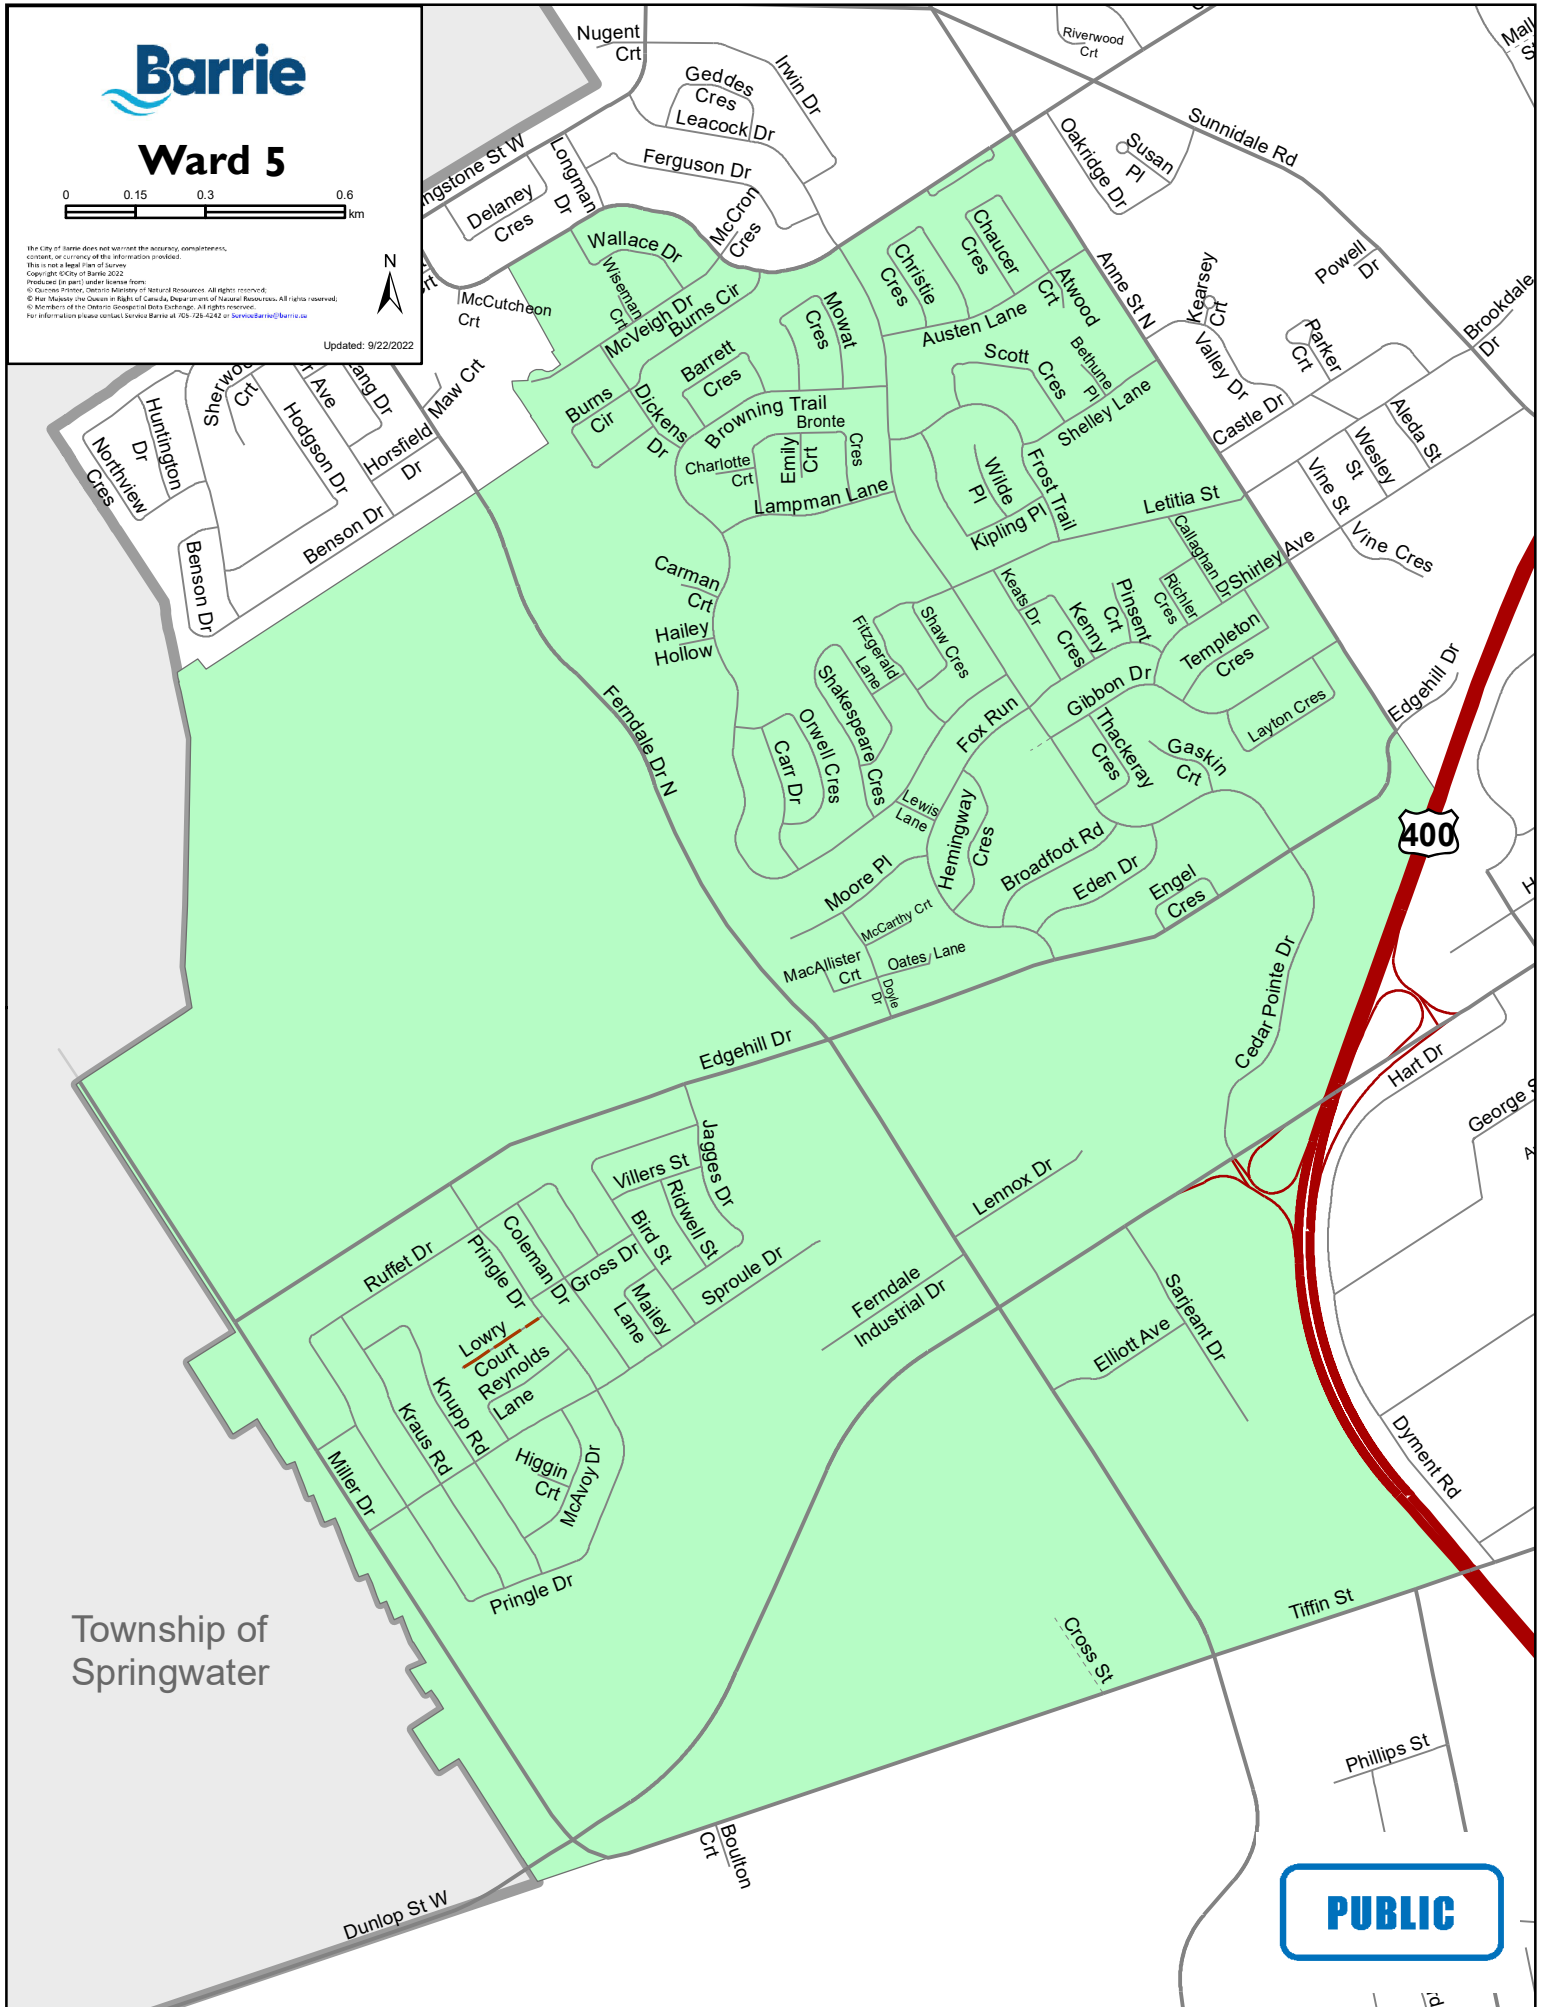

Ward 5

Updated: 9/22/2022

Township of Springwater