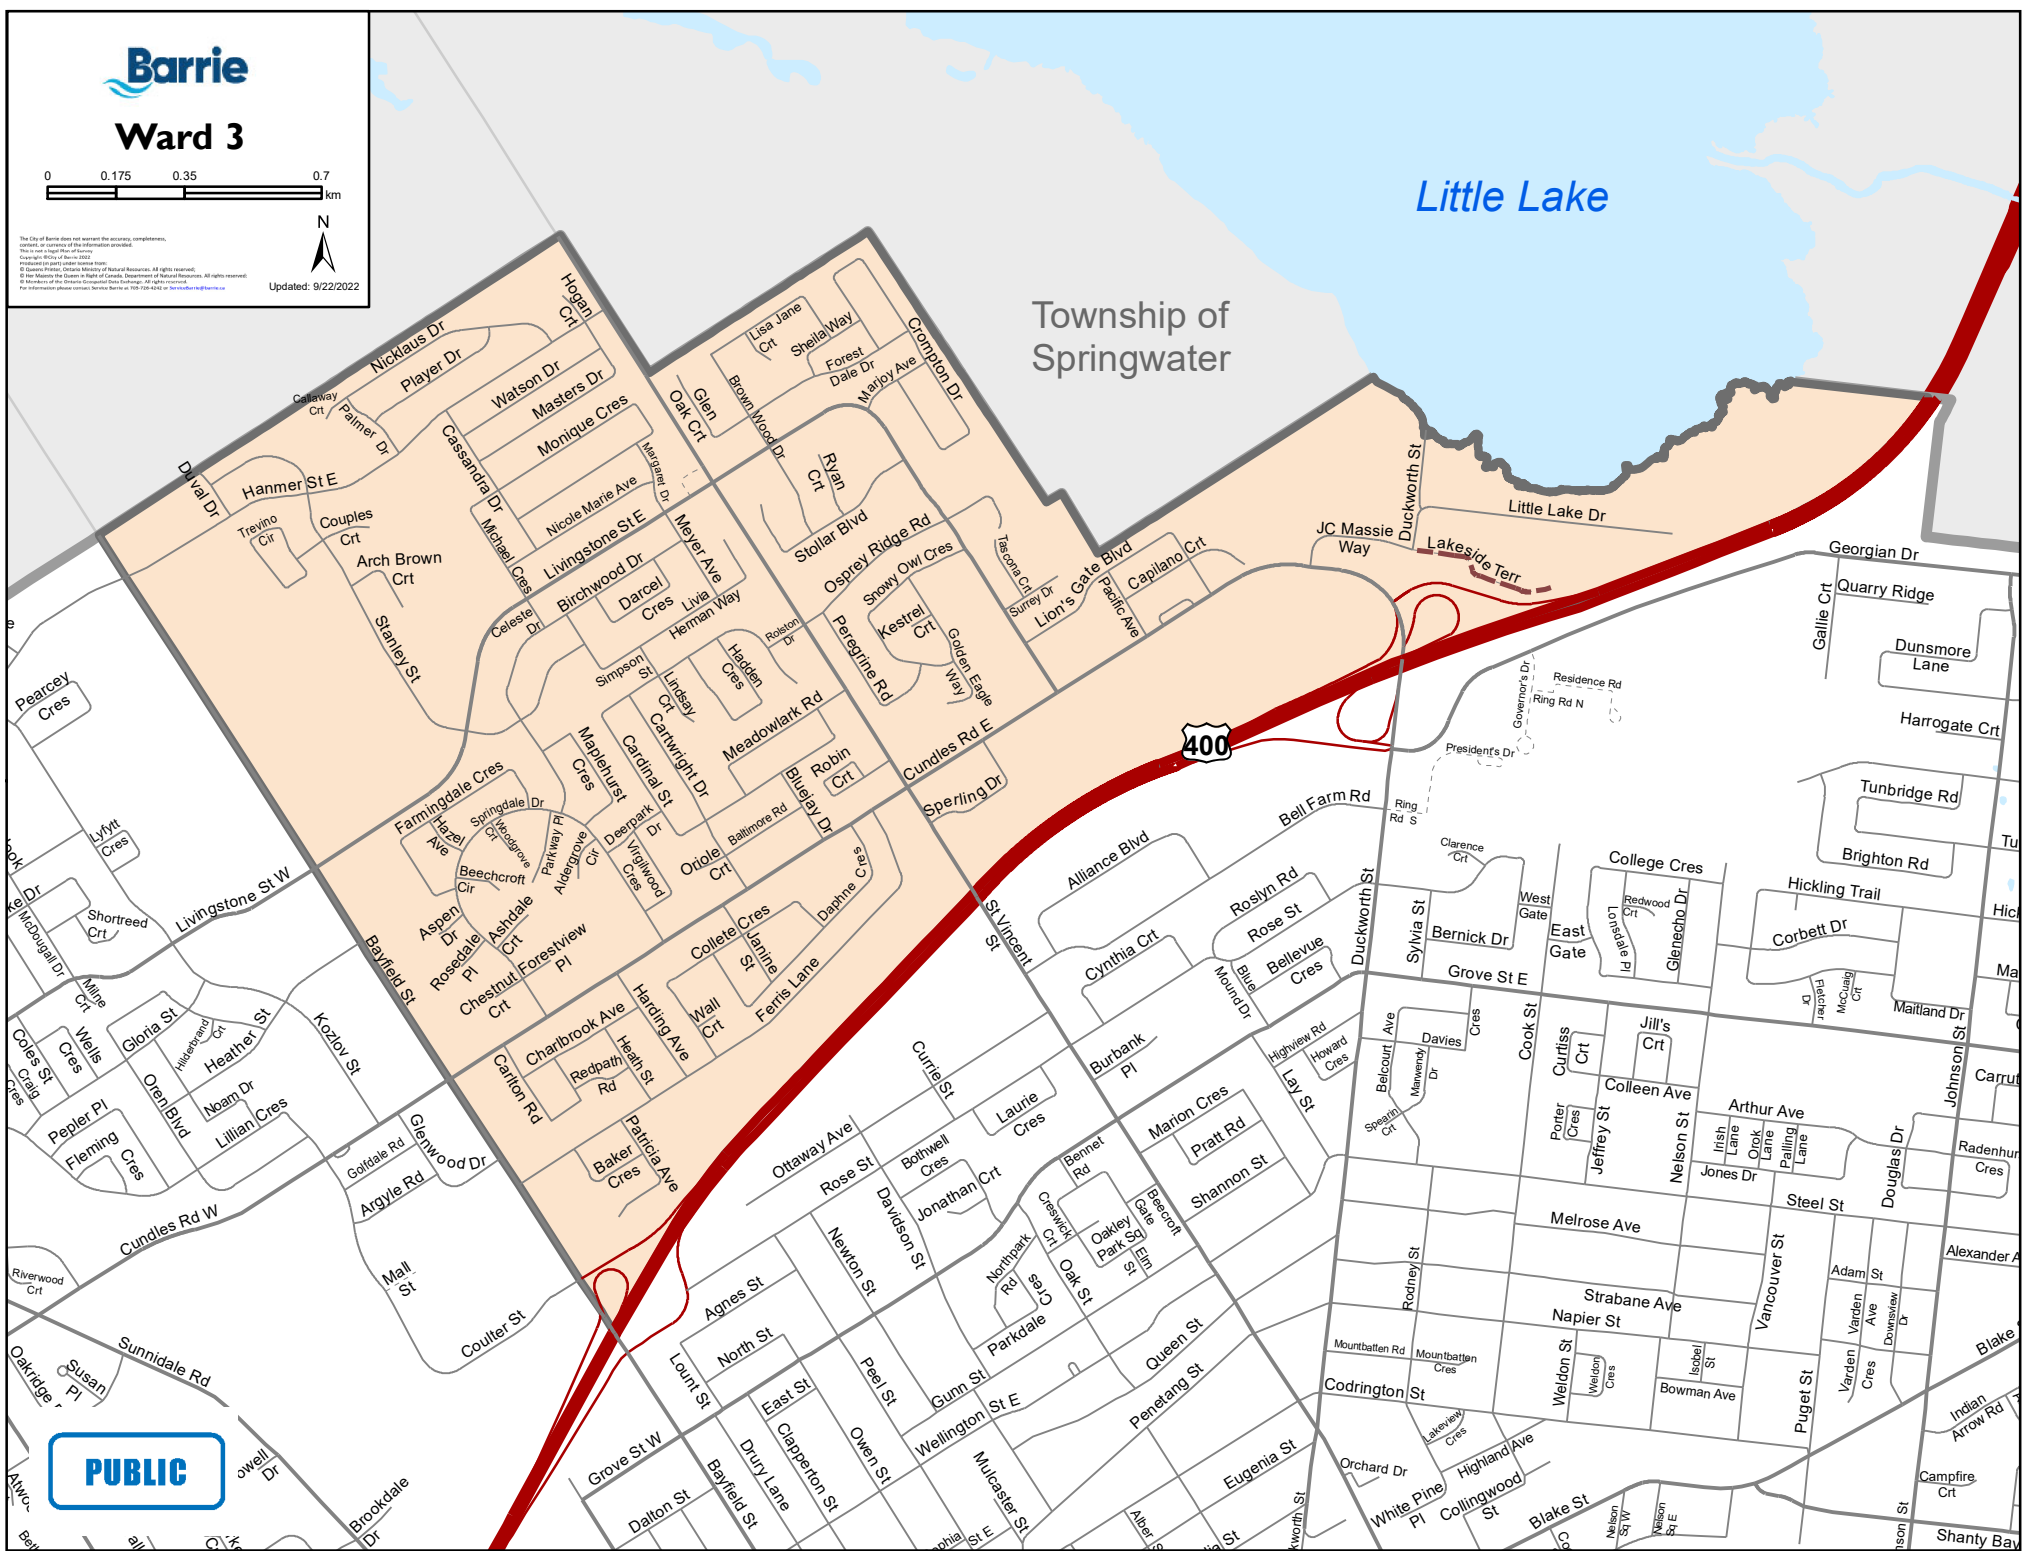

Updated: 9/22/2022

Township of Springwater

Little Lake

400

PUBLIC