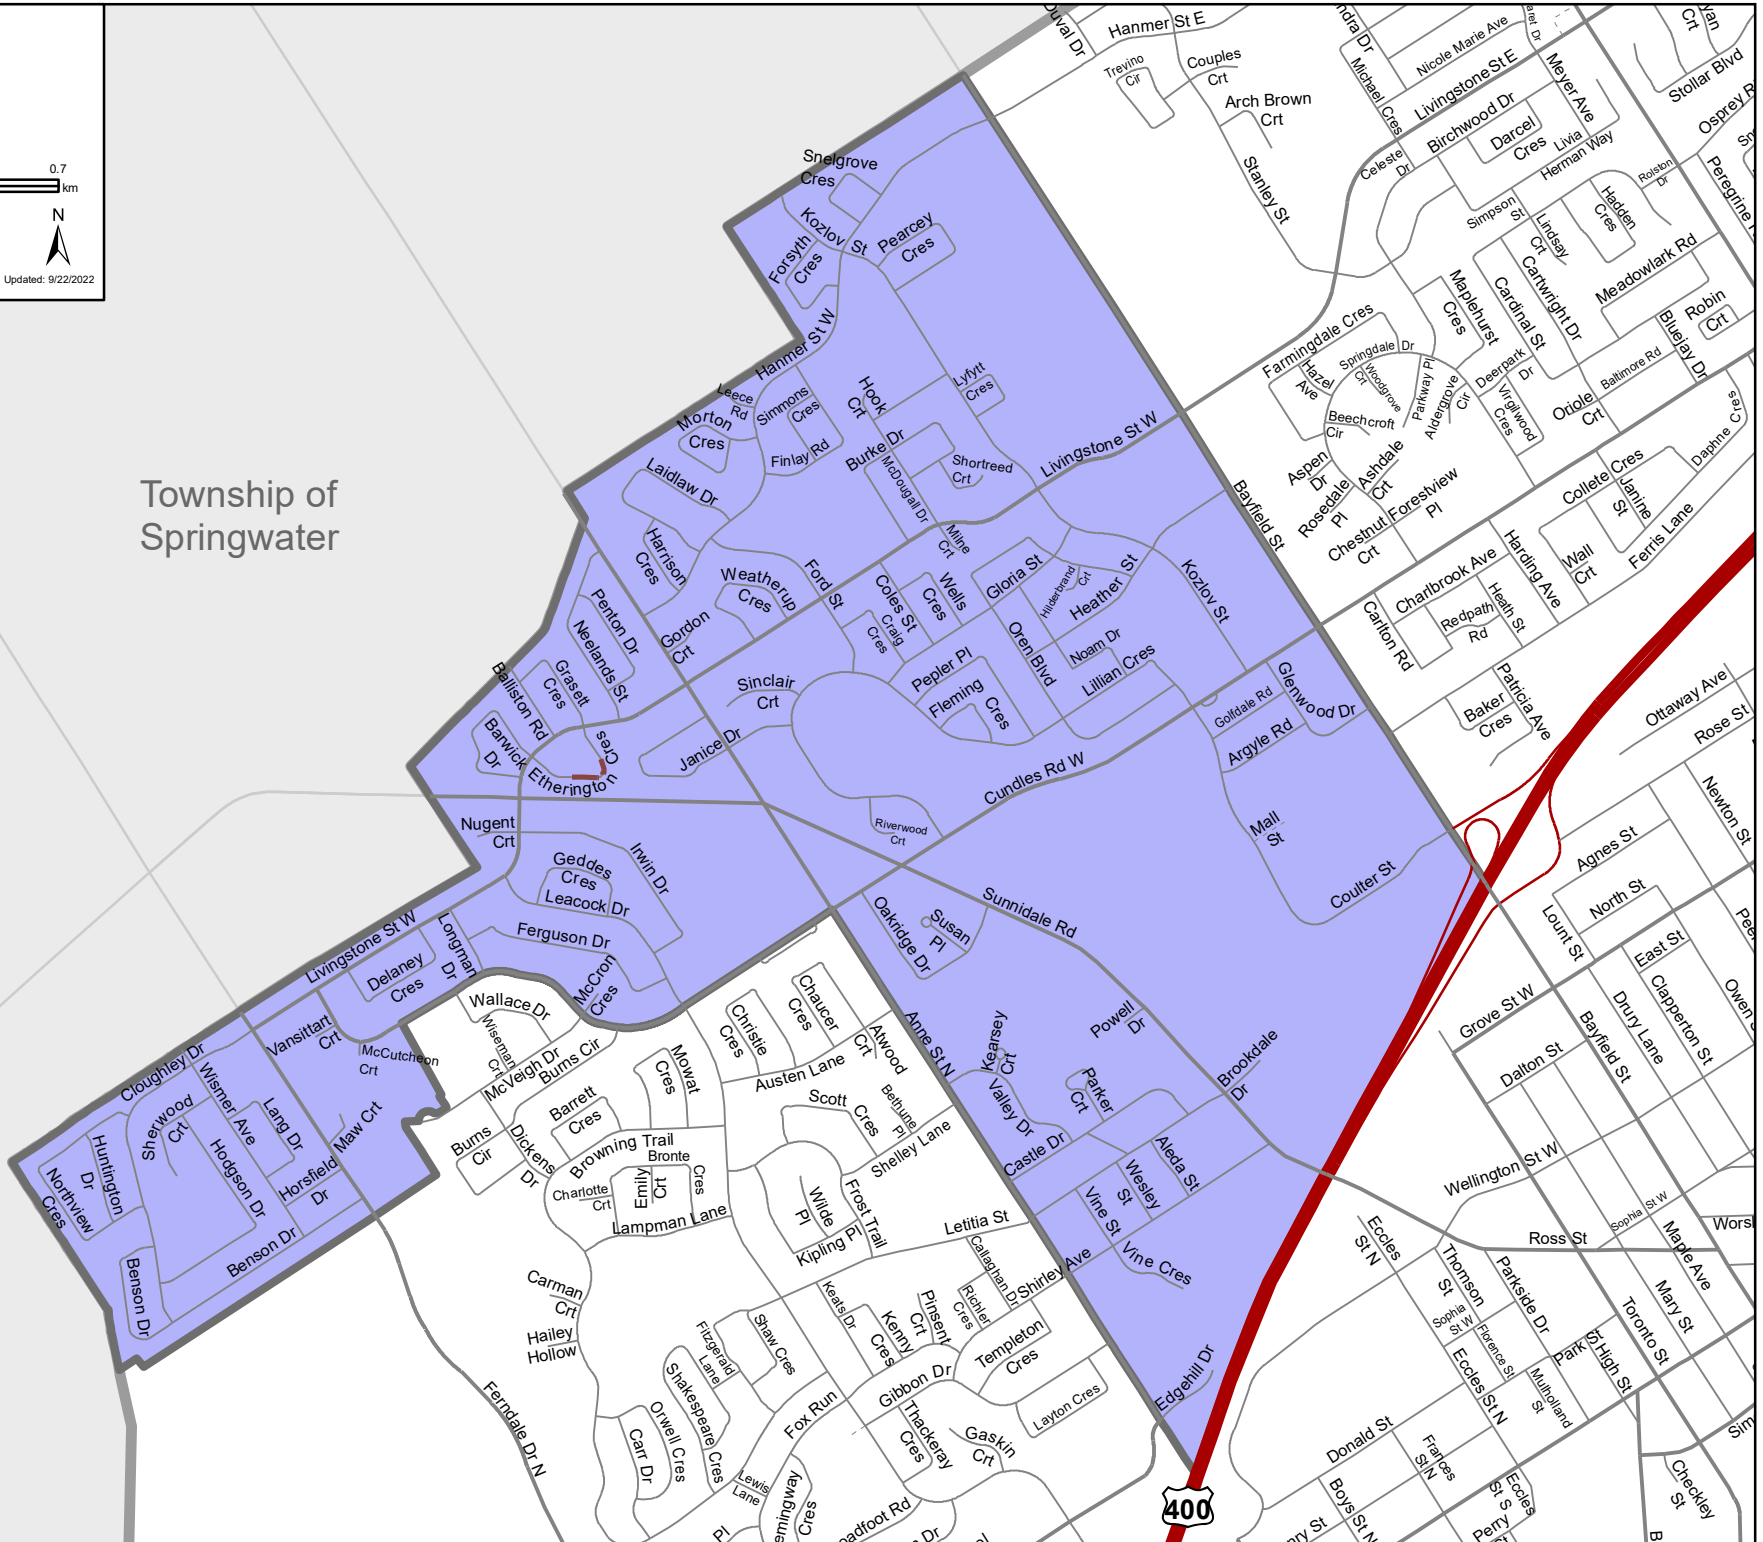

Updated: 9/22/2022

Township of Springwater

PUBLIC