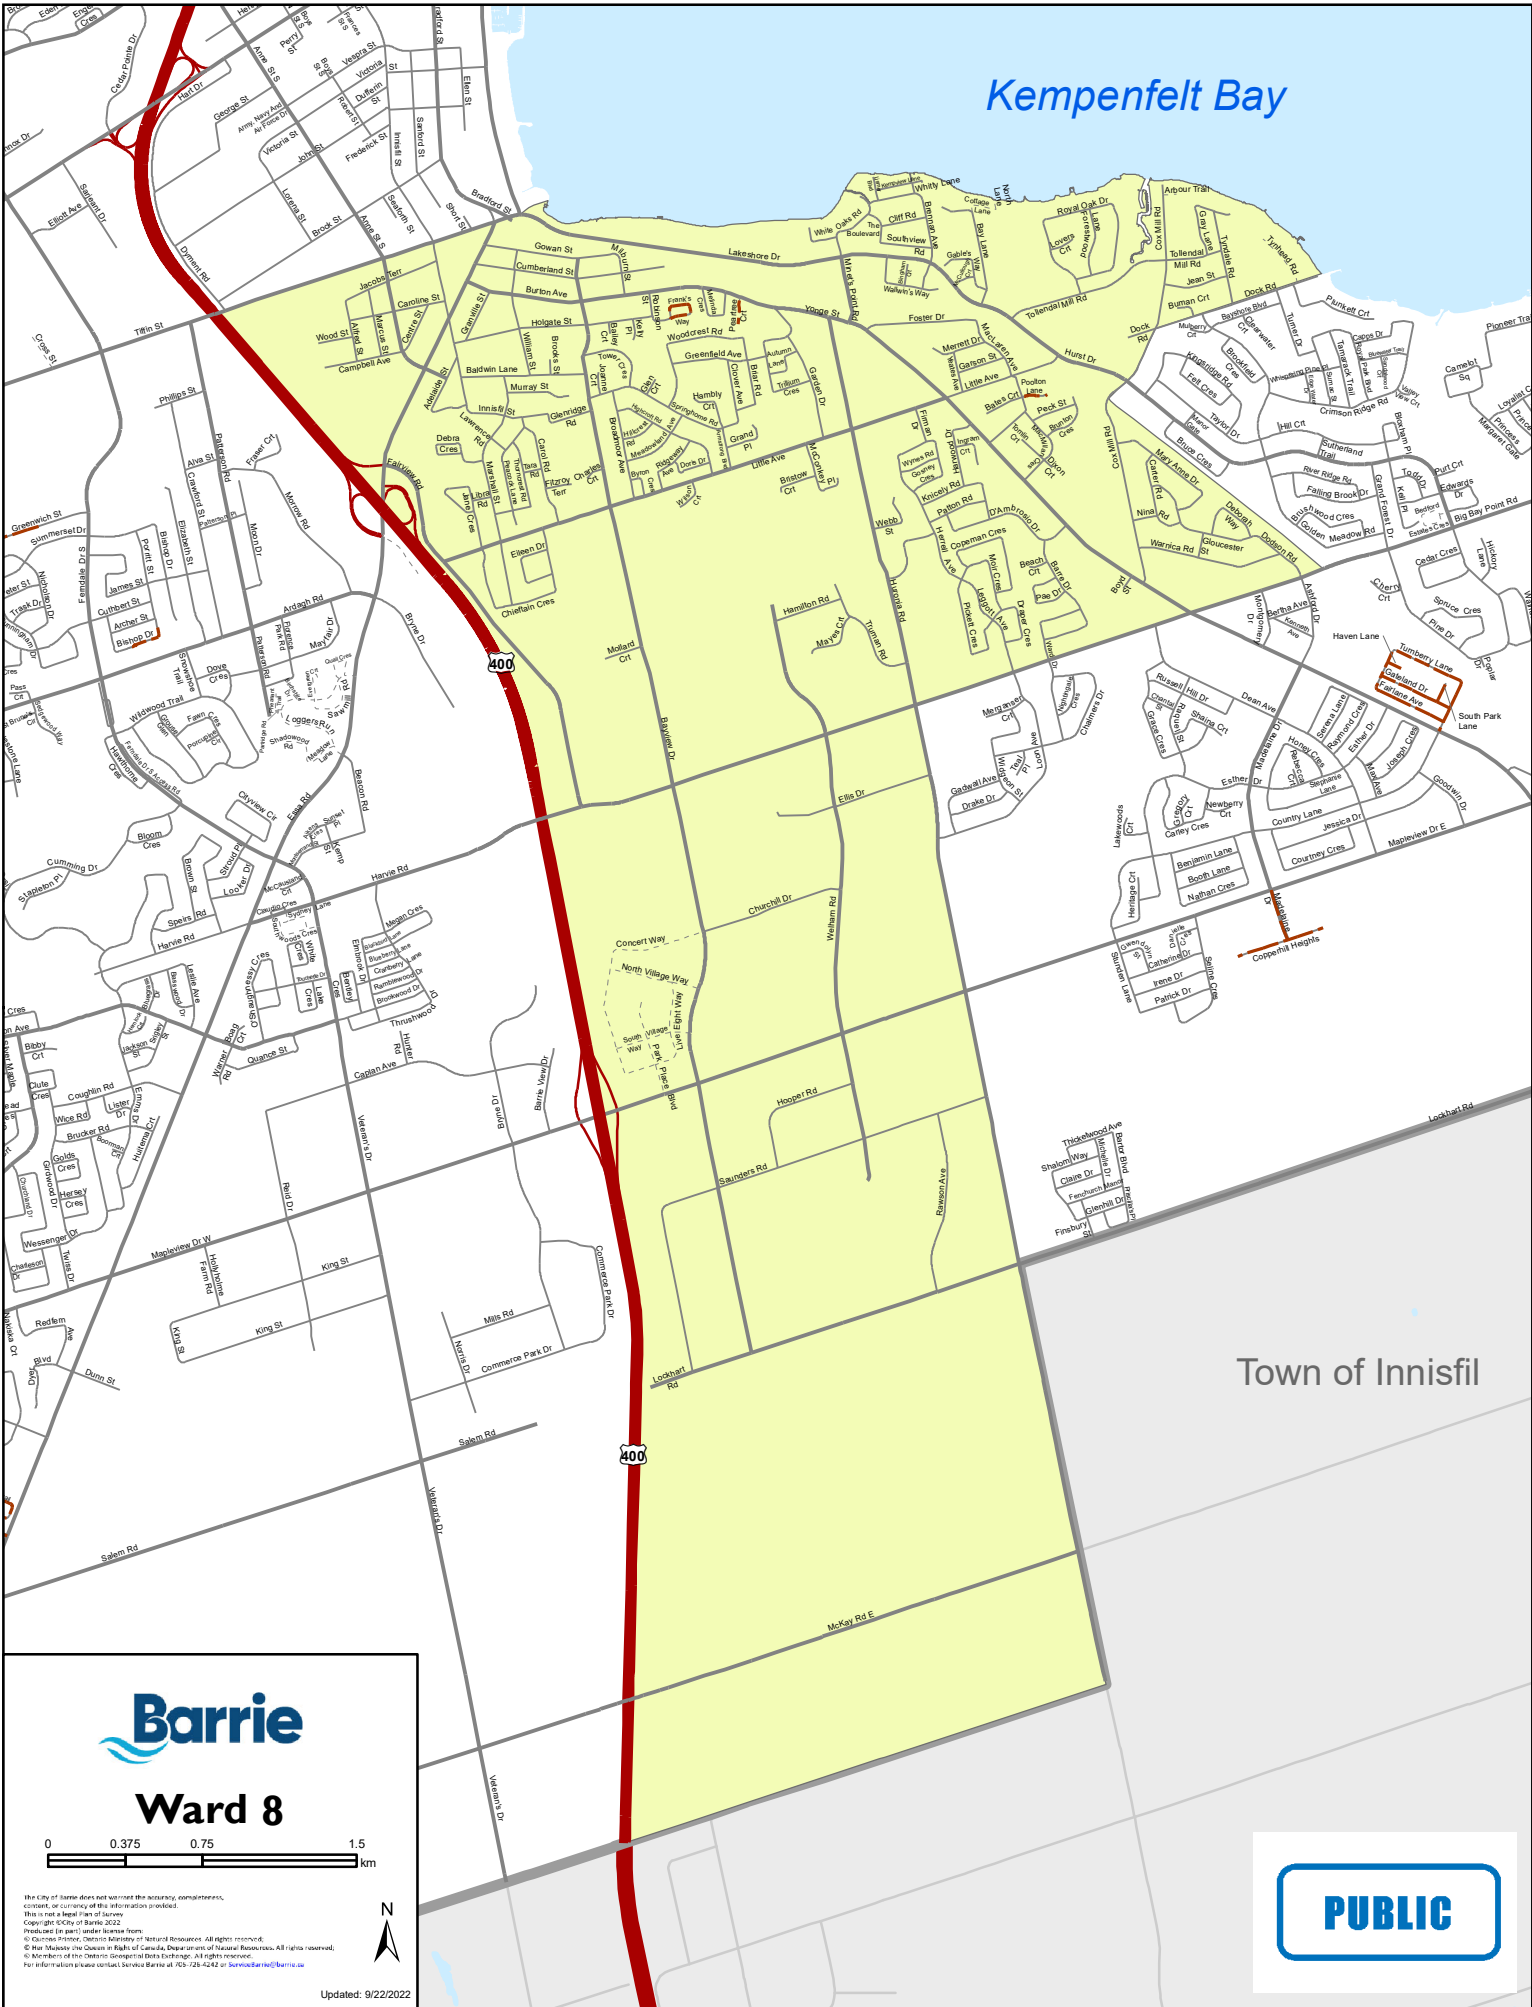

Kempfenfelt Bay

Town of Innisfil

PUBLIC

Barrie

Ward 8

Updated: 9/22/2022