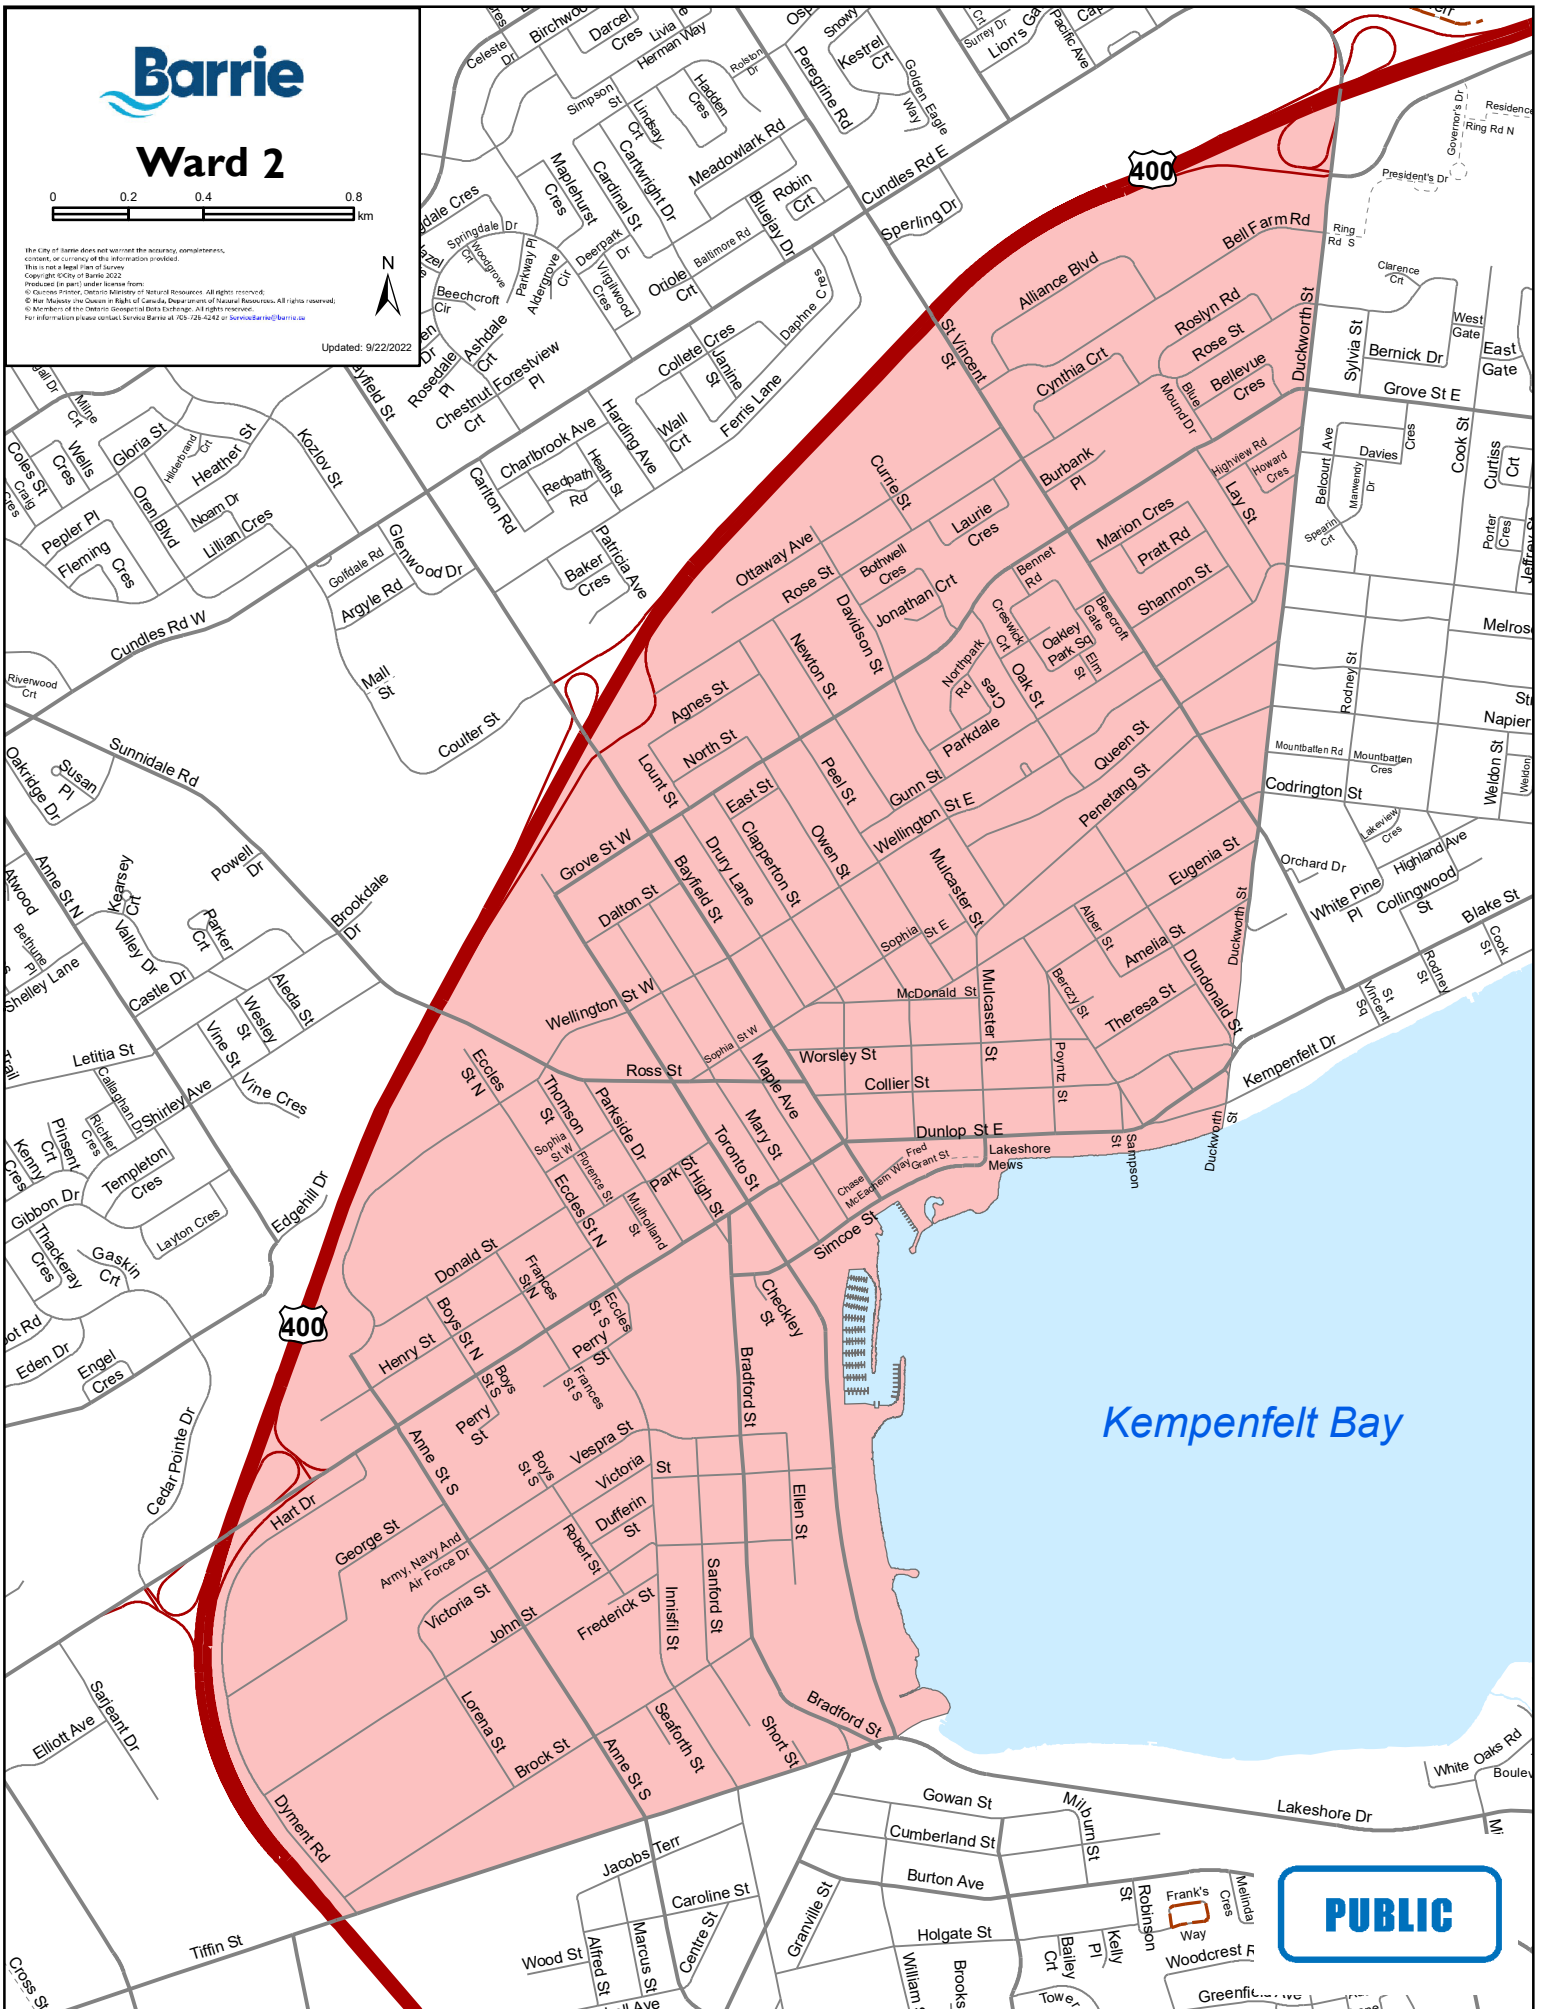

Ward 2

Updated: 9/22/2022