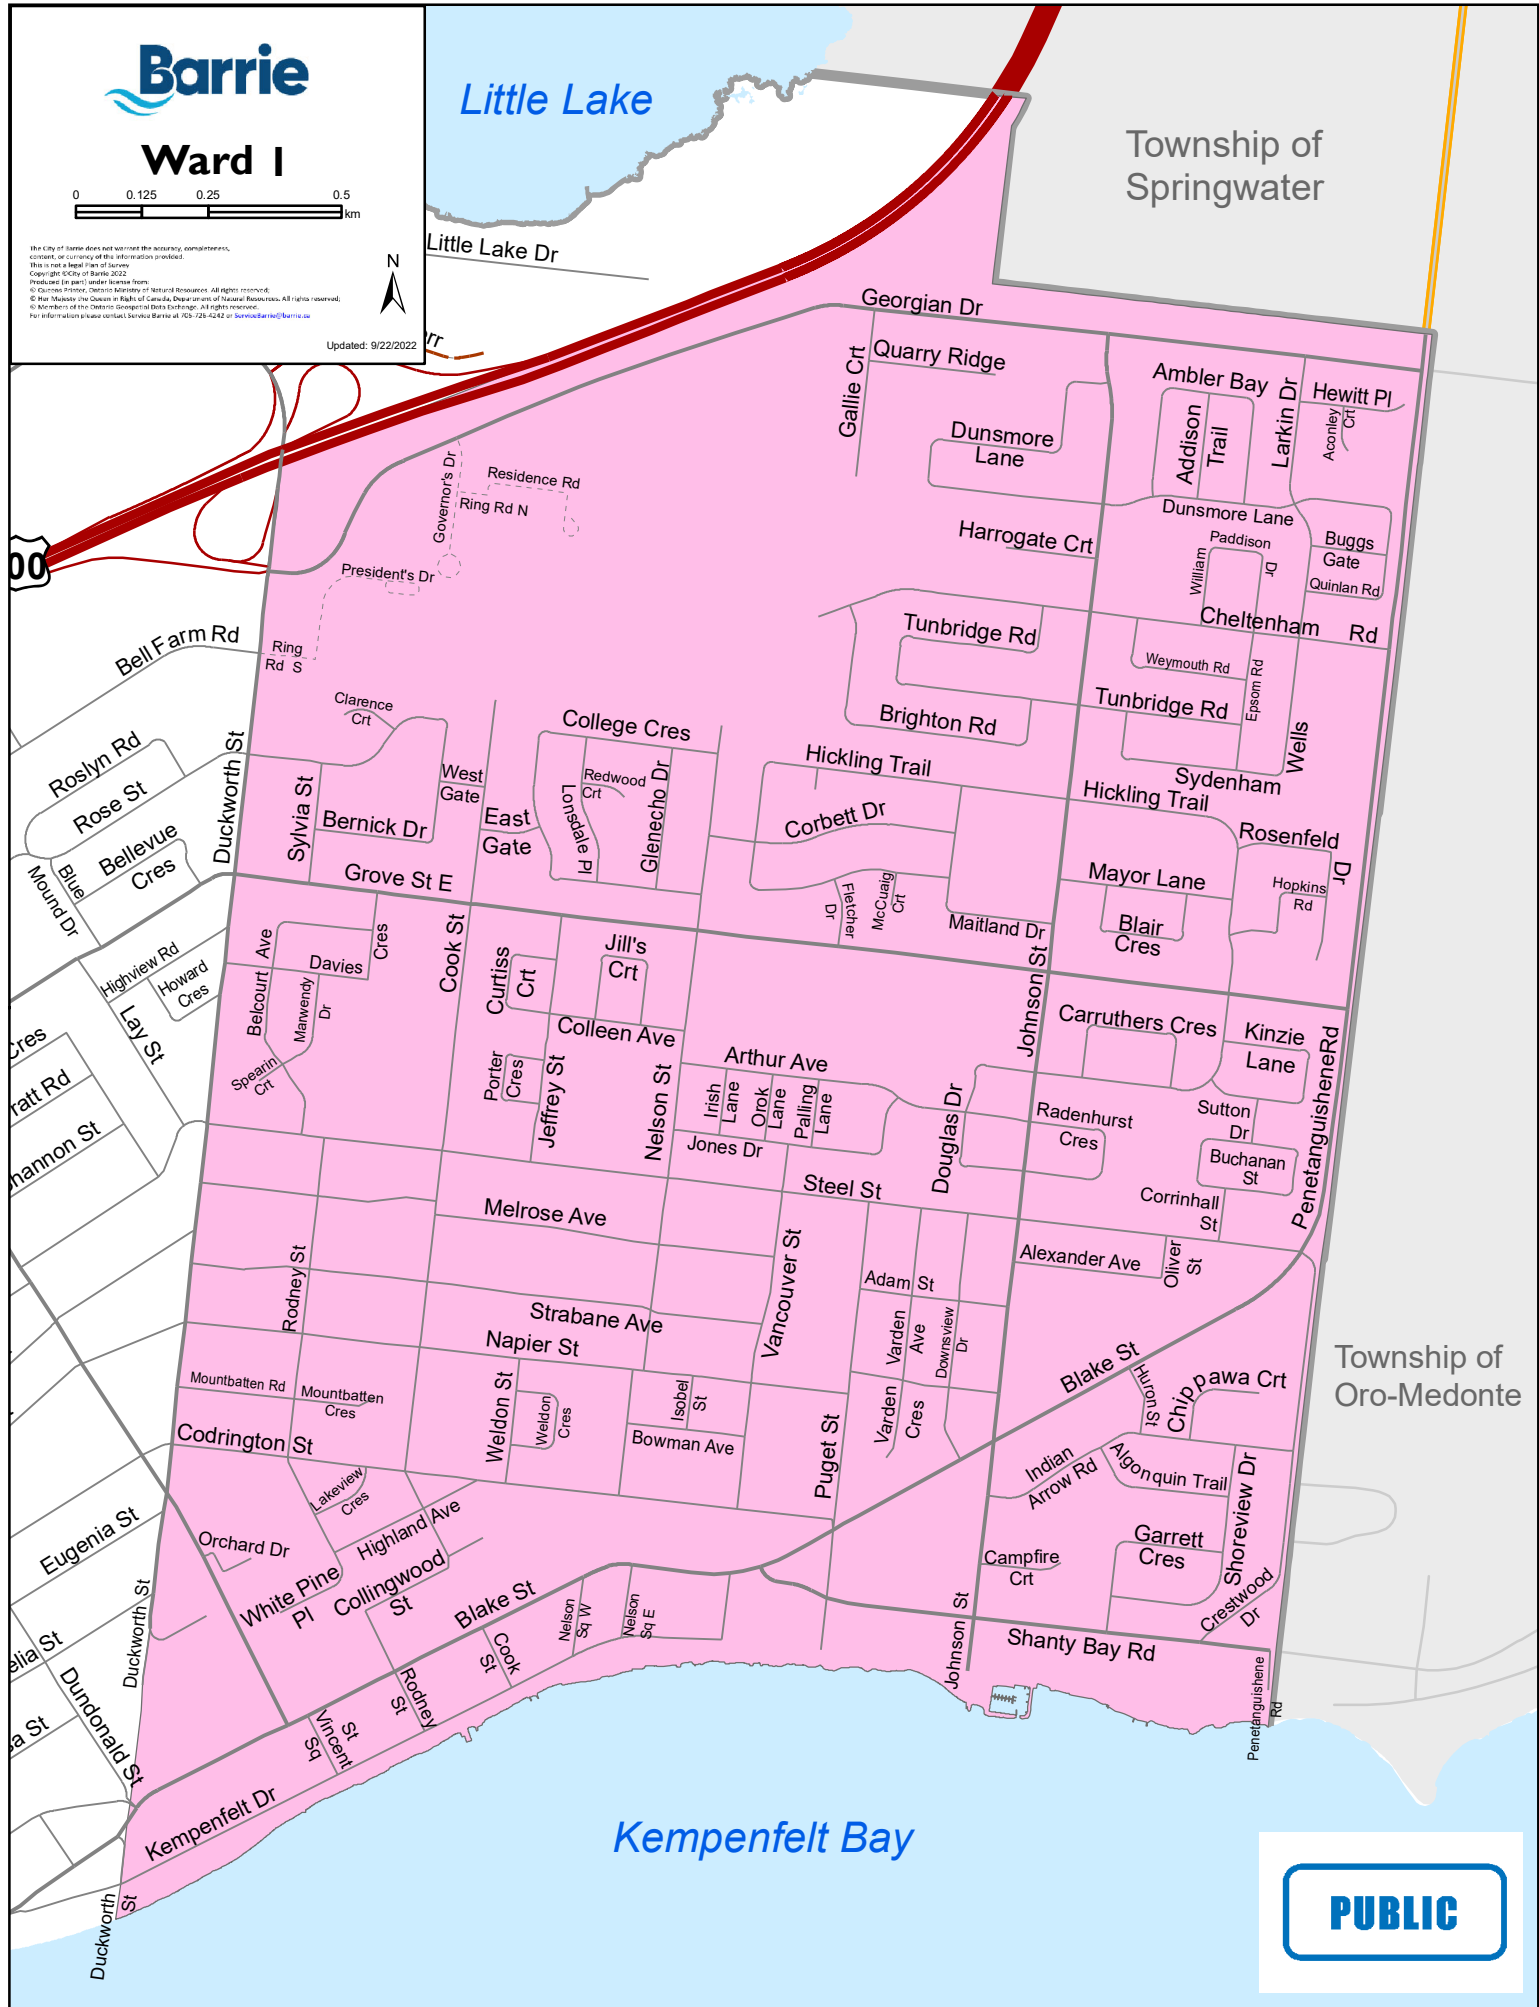

Ward I

Updated: 9/22/2022

Little Lake

Township of Springwater

Township of Oro-Medonte

Kempfenfelt Bay