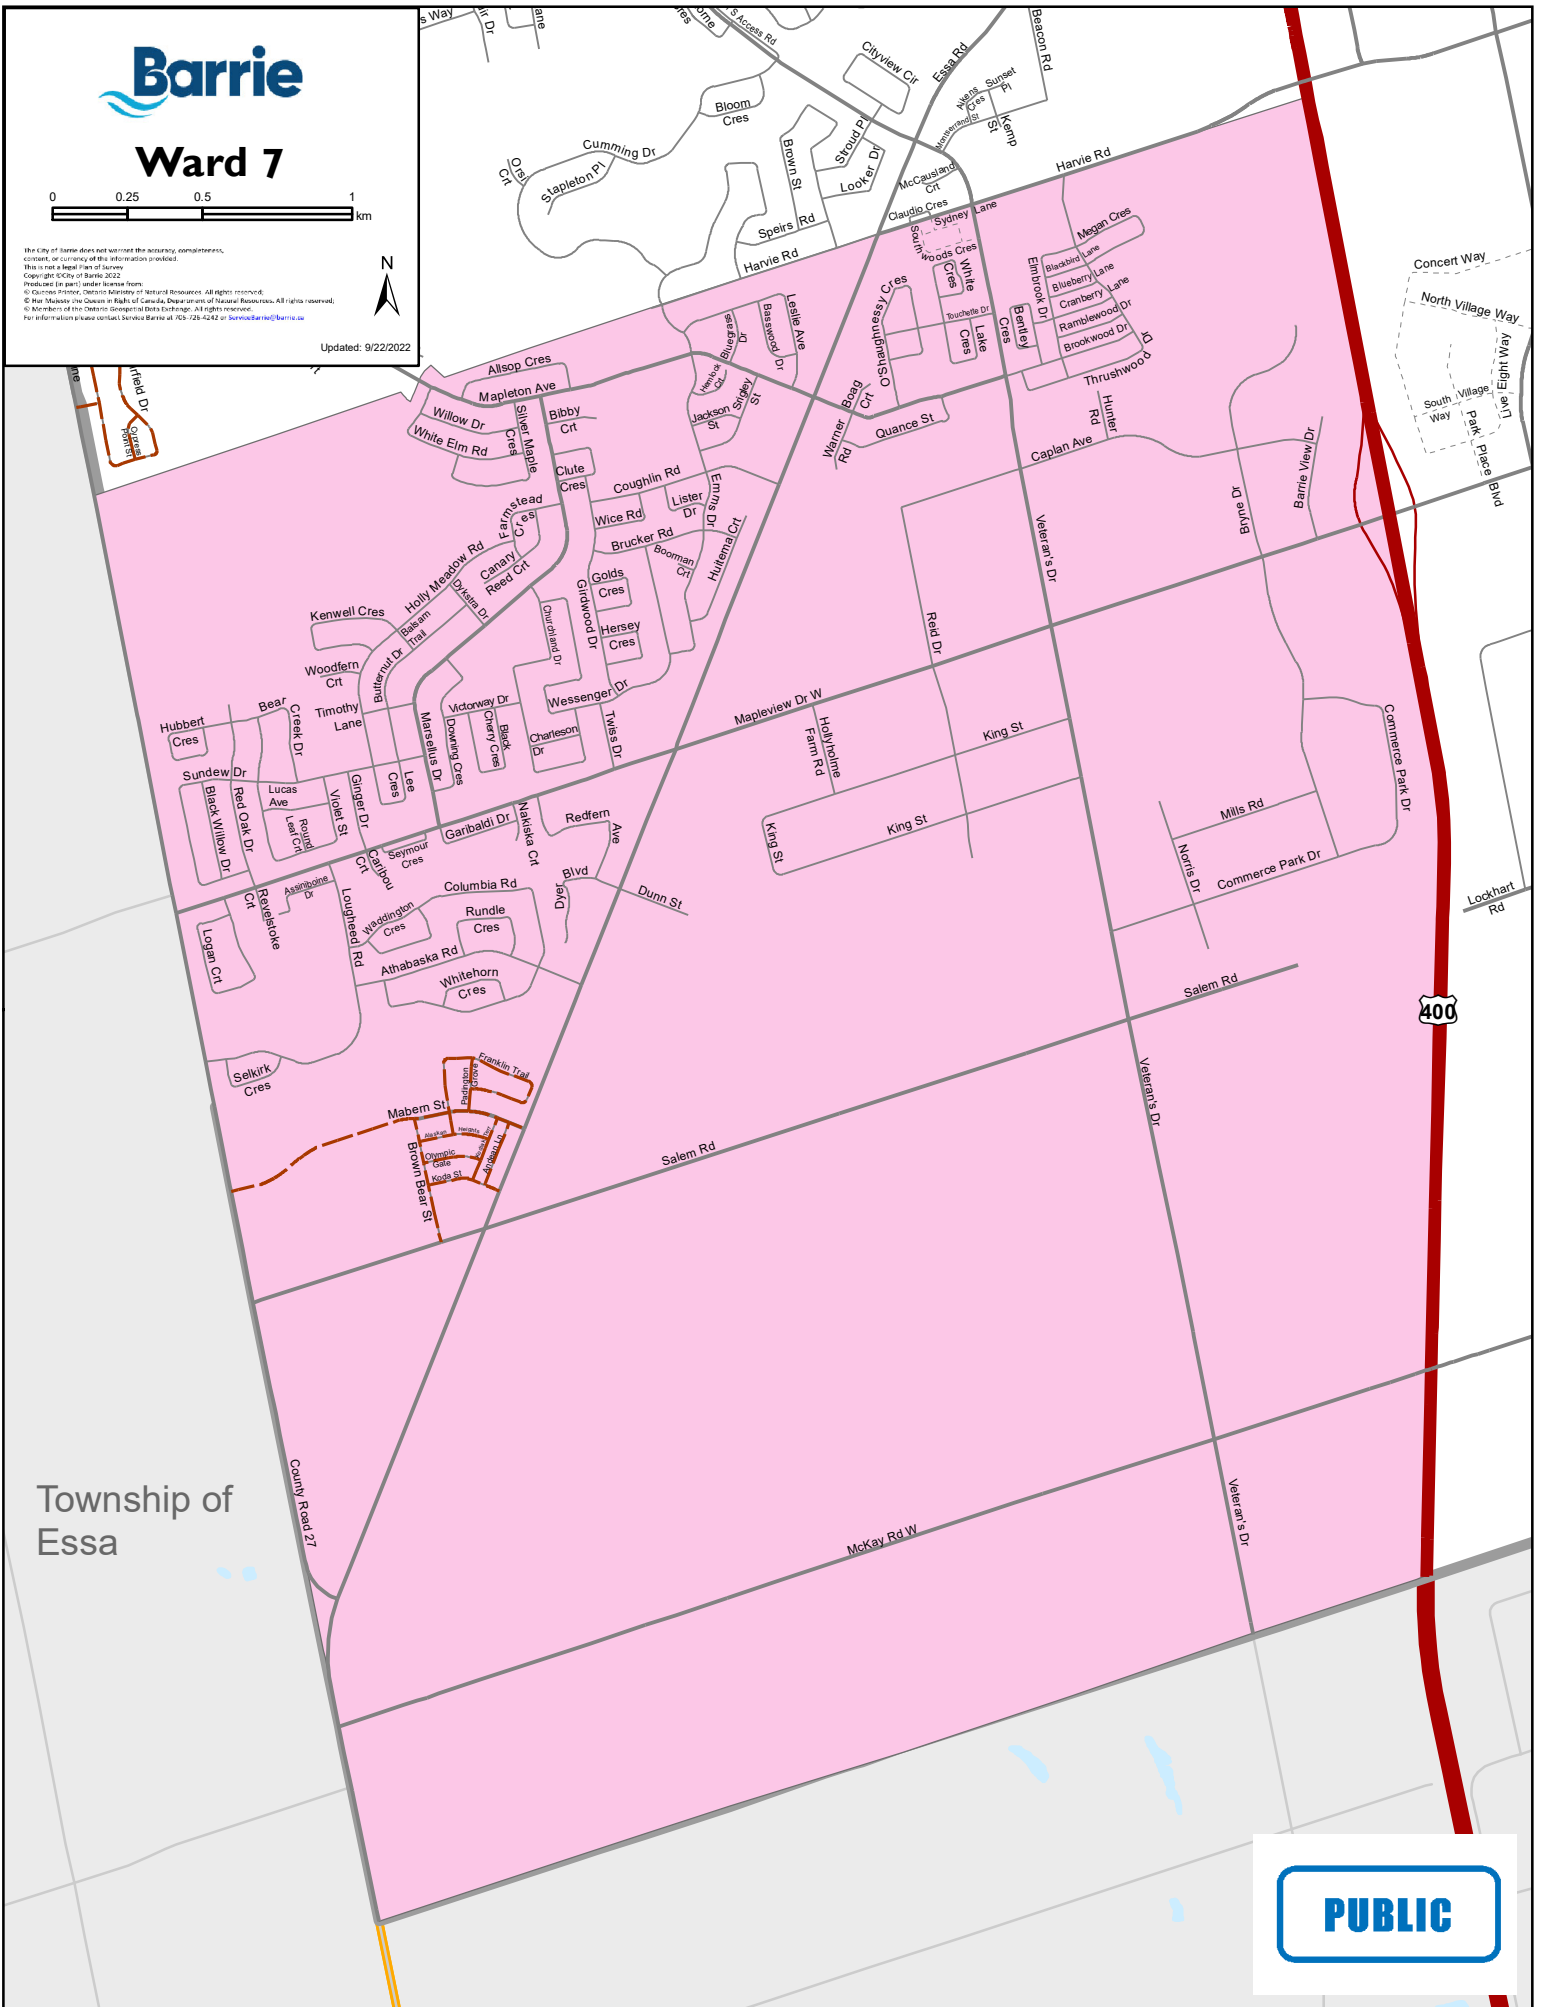

Ward 7

Updated: 9/22/2022

Township of
Essa

PUBLIC