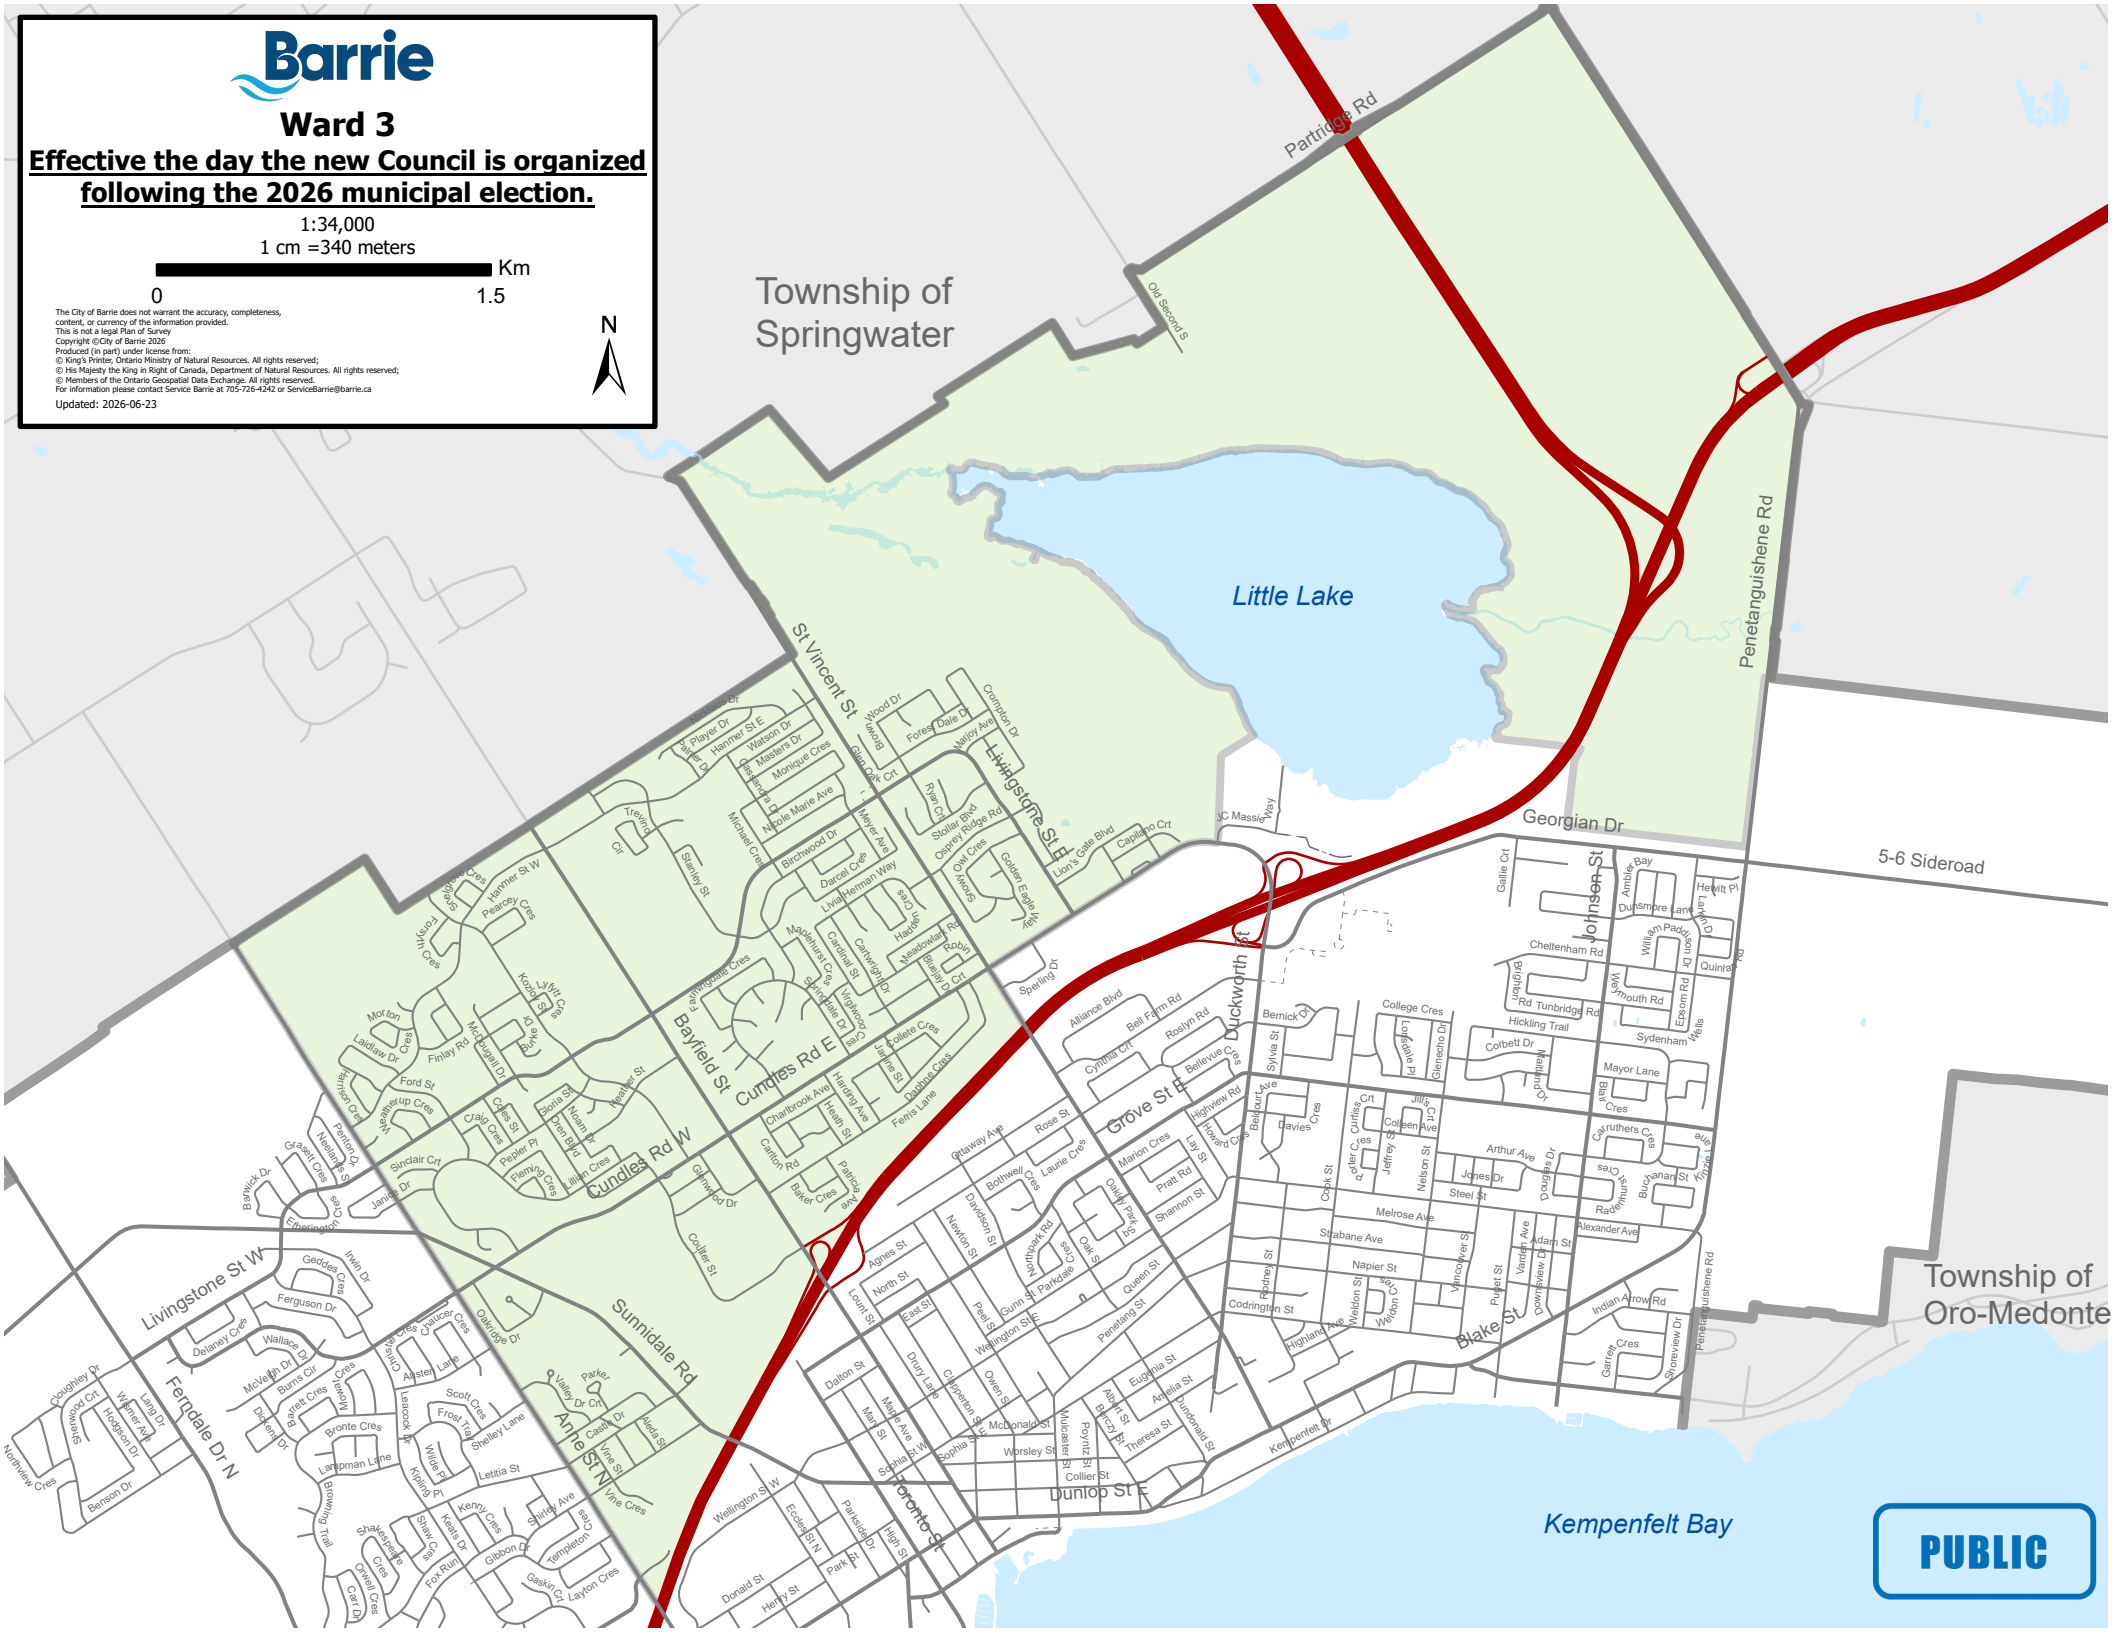

Ward 3

Effective the day the new Council is organized following the 2026 municipal election.

1:34,000

1 cm = 340 meters

Township of Springwater

Little Lake

Penetanguishene Rd

5-6 Sideroad

Township of Oro-Medonte

Kempfenfelt Bay

PUBLIC