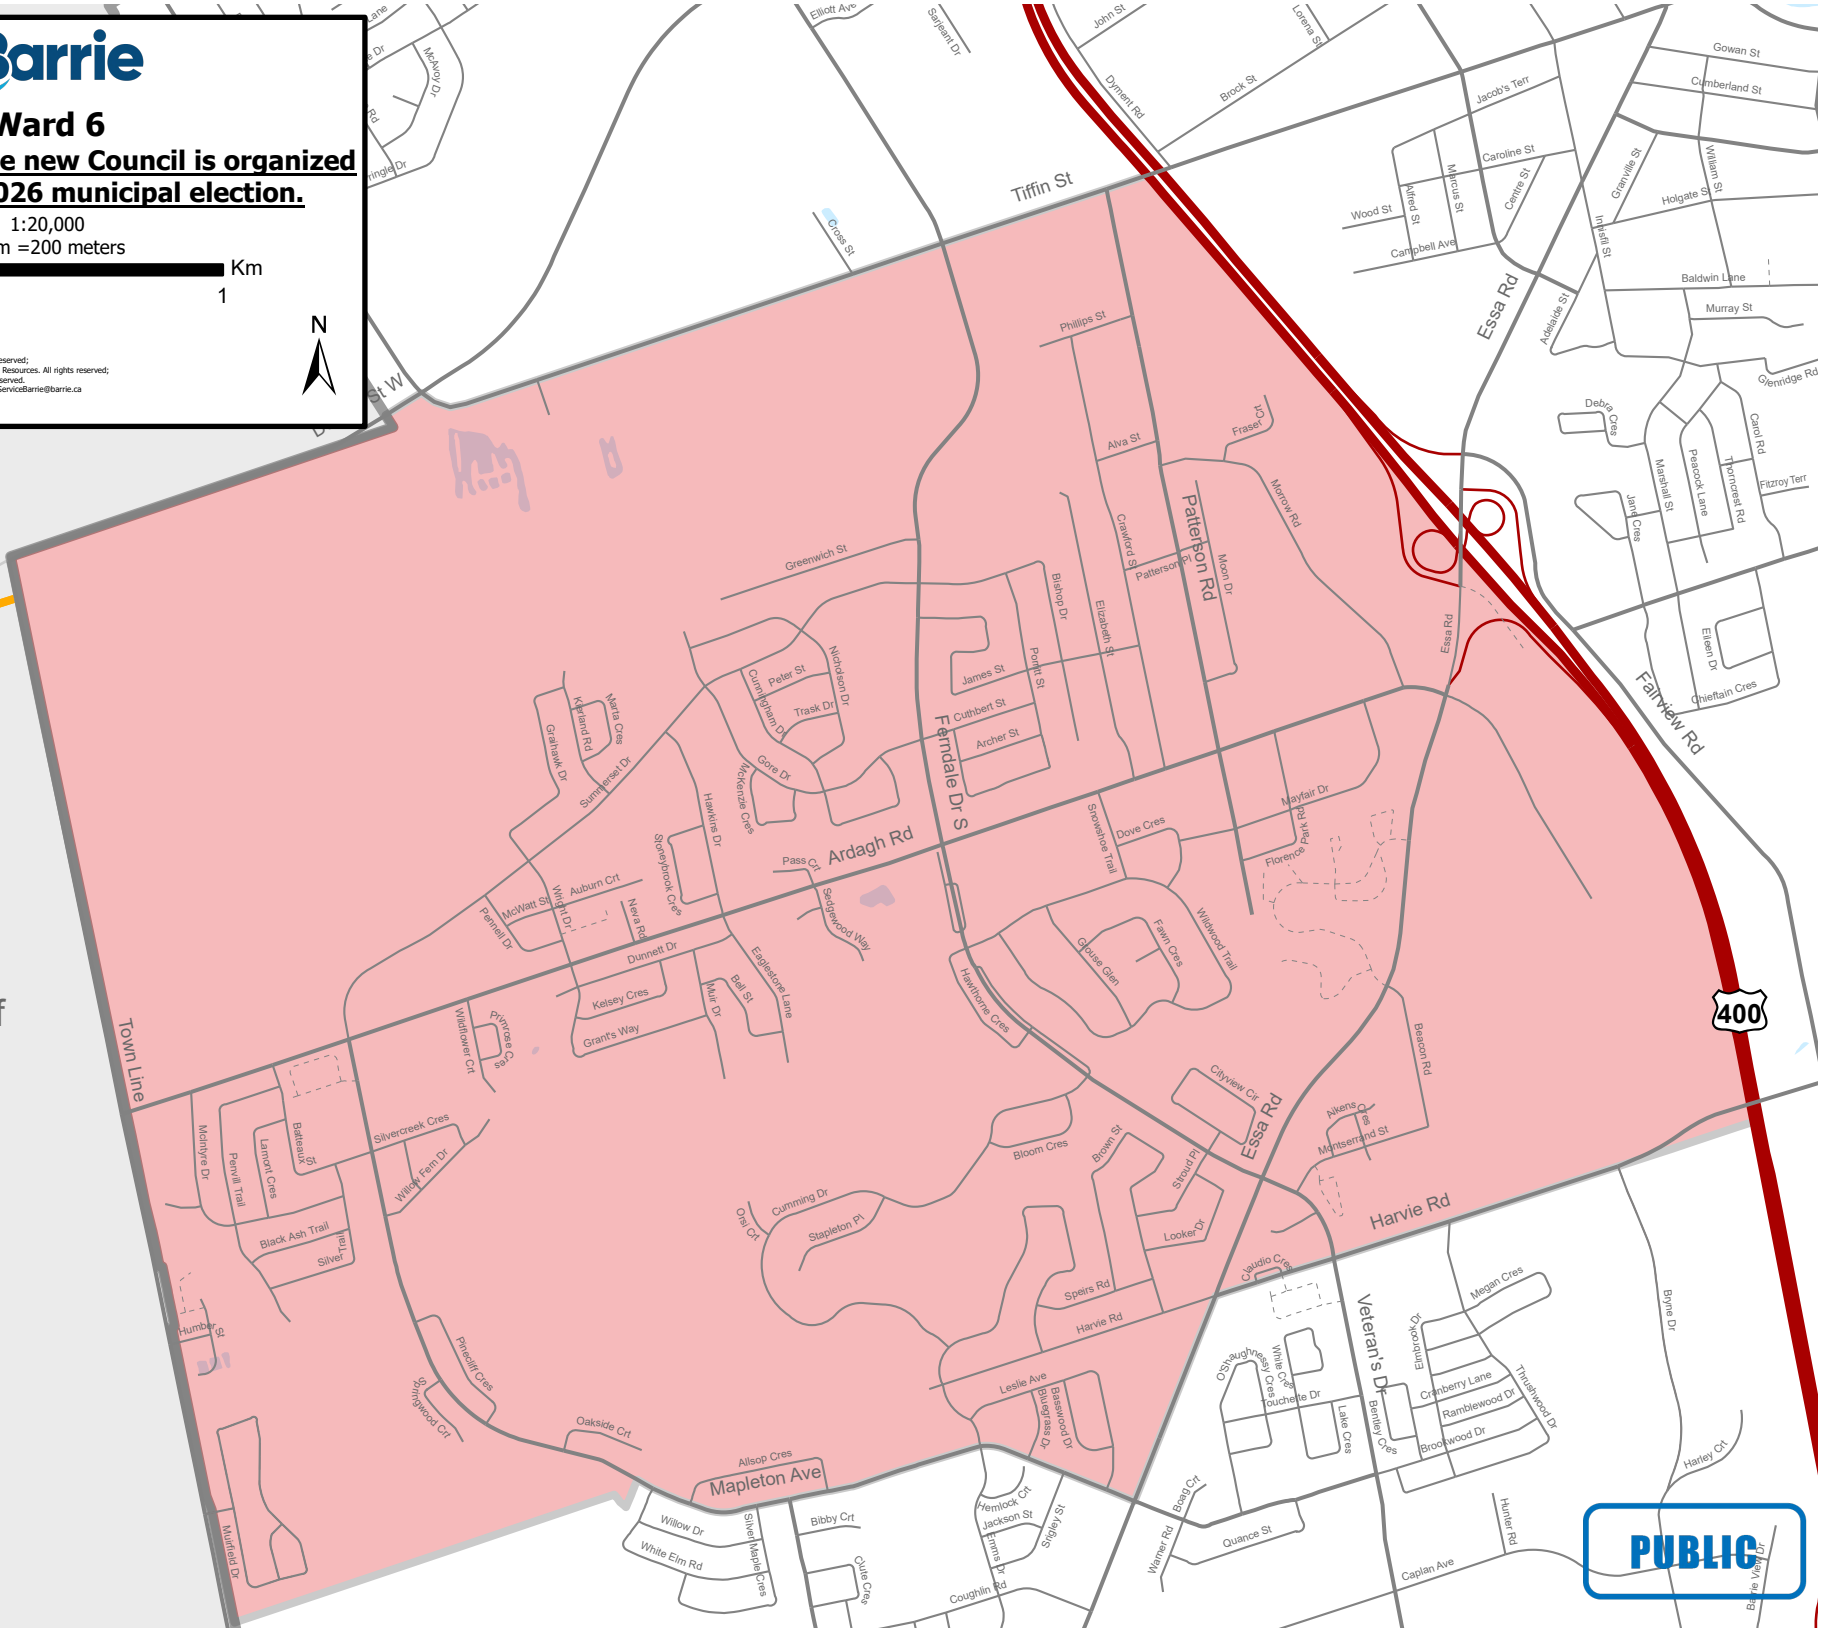

Ward 6

Effective the day the new Council is organized following the 2026 municipal election.

1:20,000

1 cm =200 meters

Township of
Essa