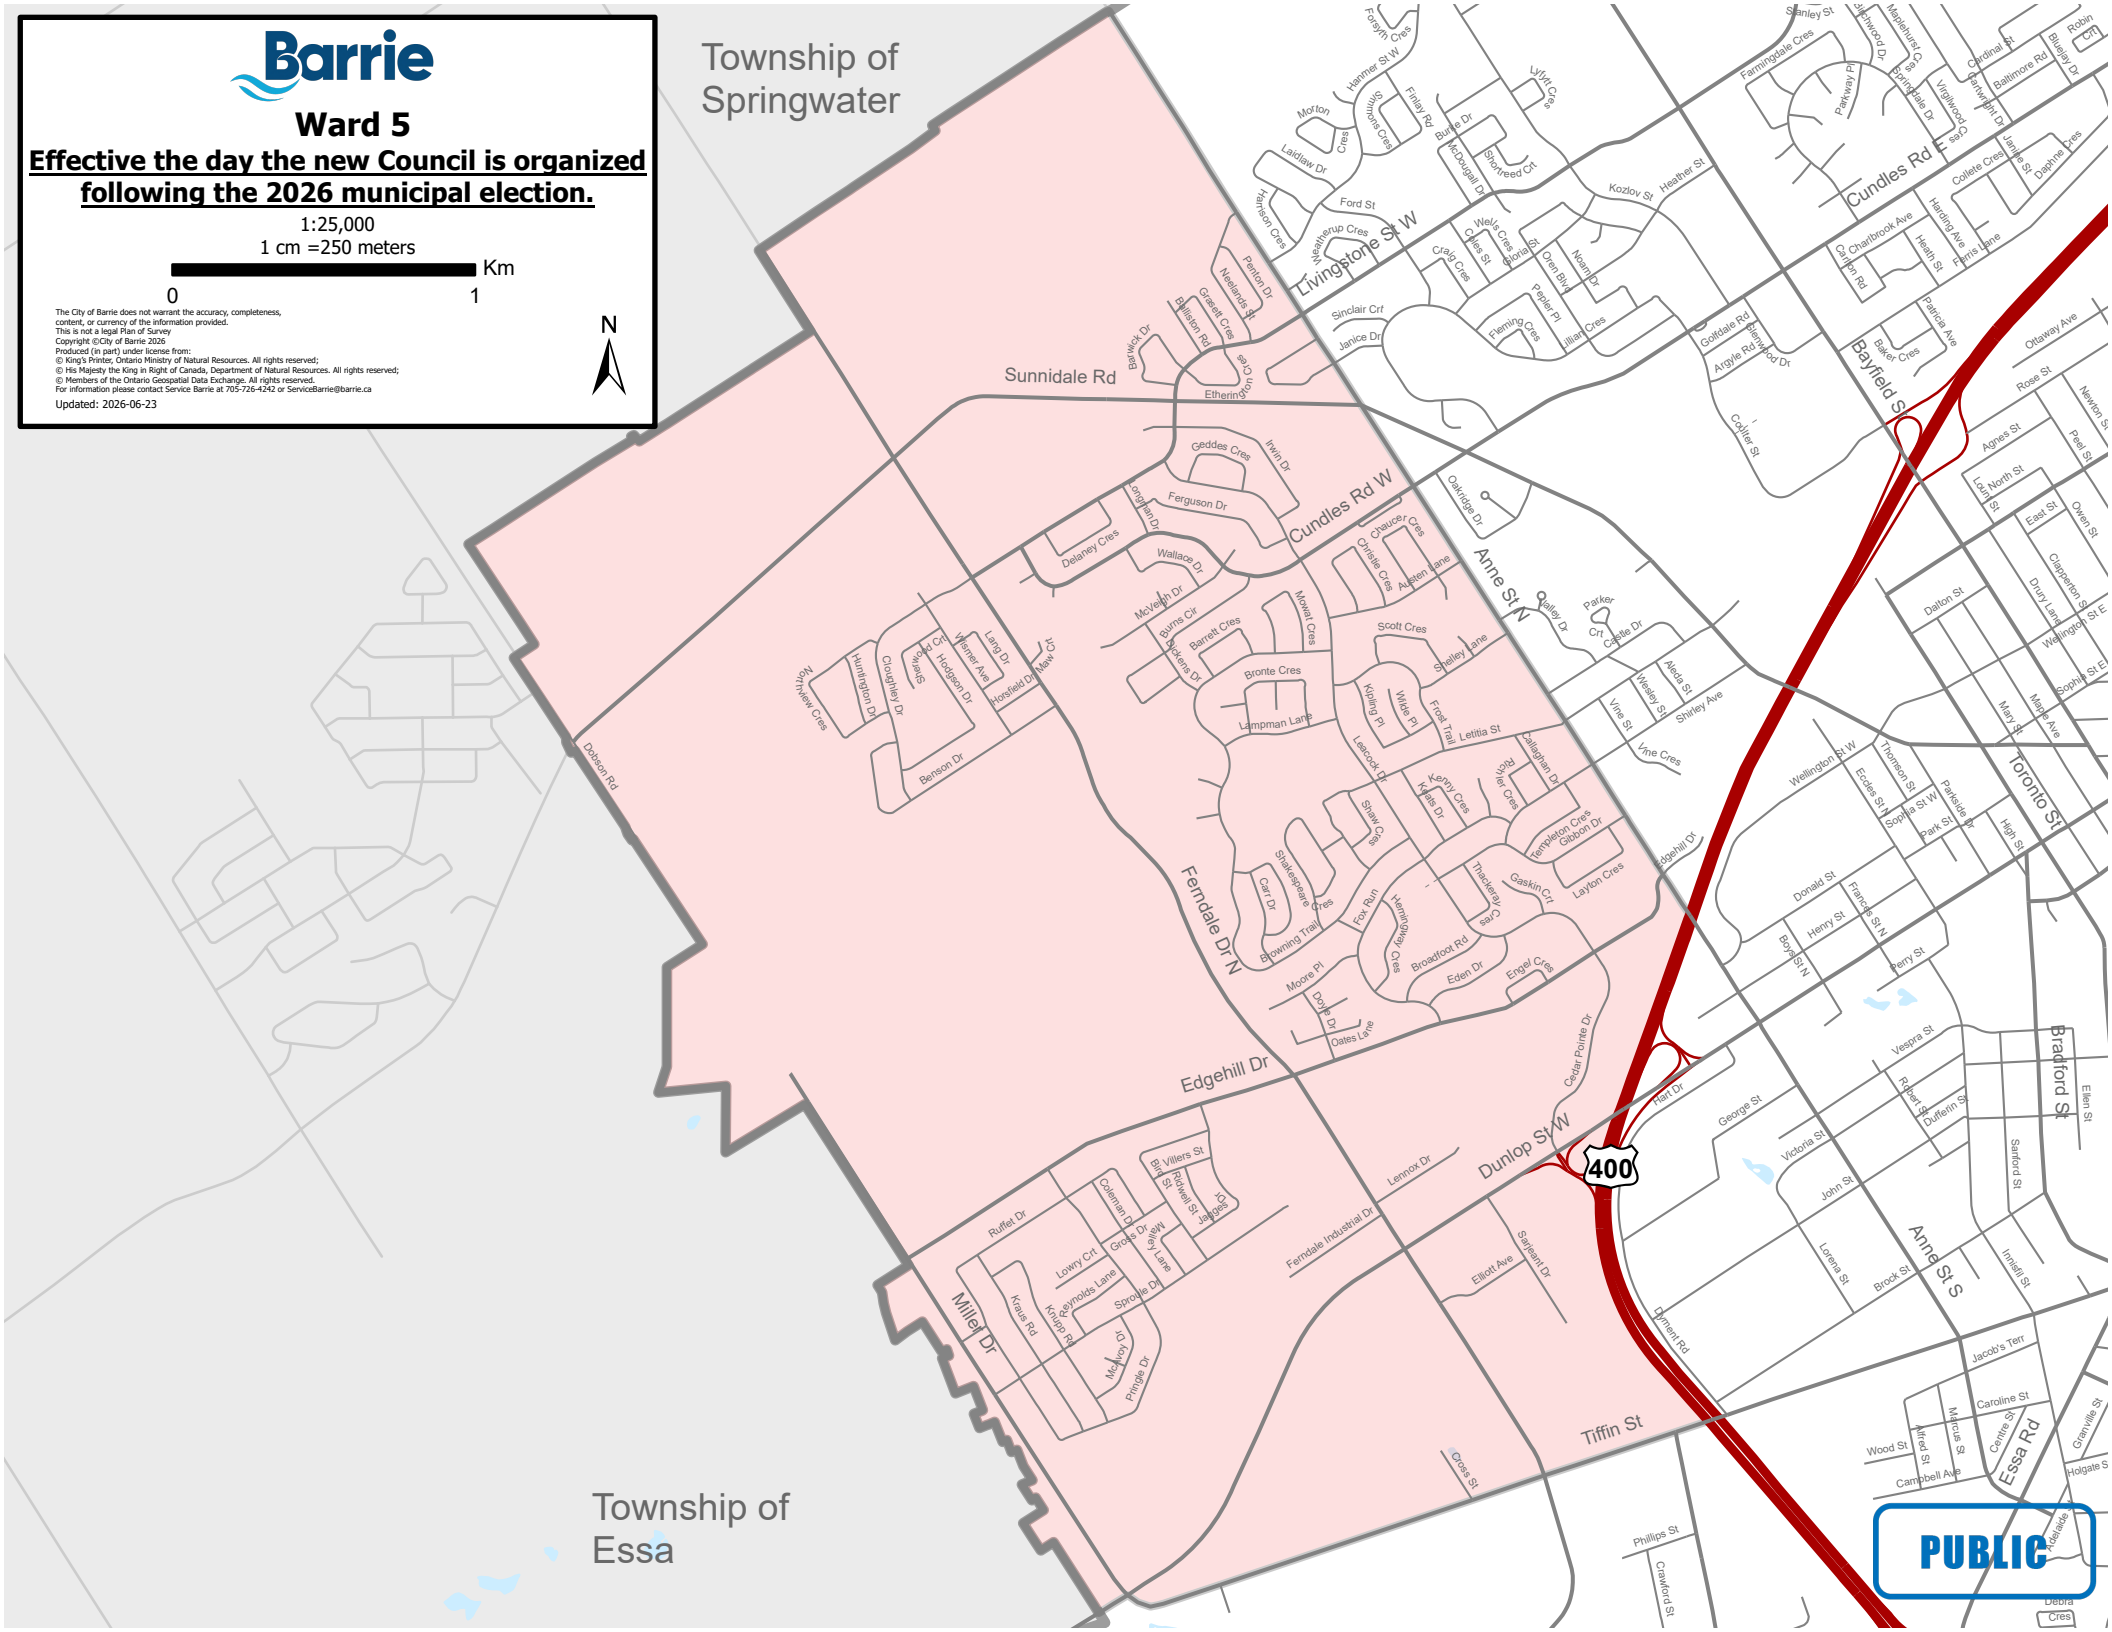

Ward 5

Effective the day the new Council is organized following the 2026 municipal election.

1:25,000

1 cm =250 meters

Township of Springwater

Township of Essa