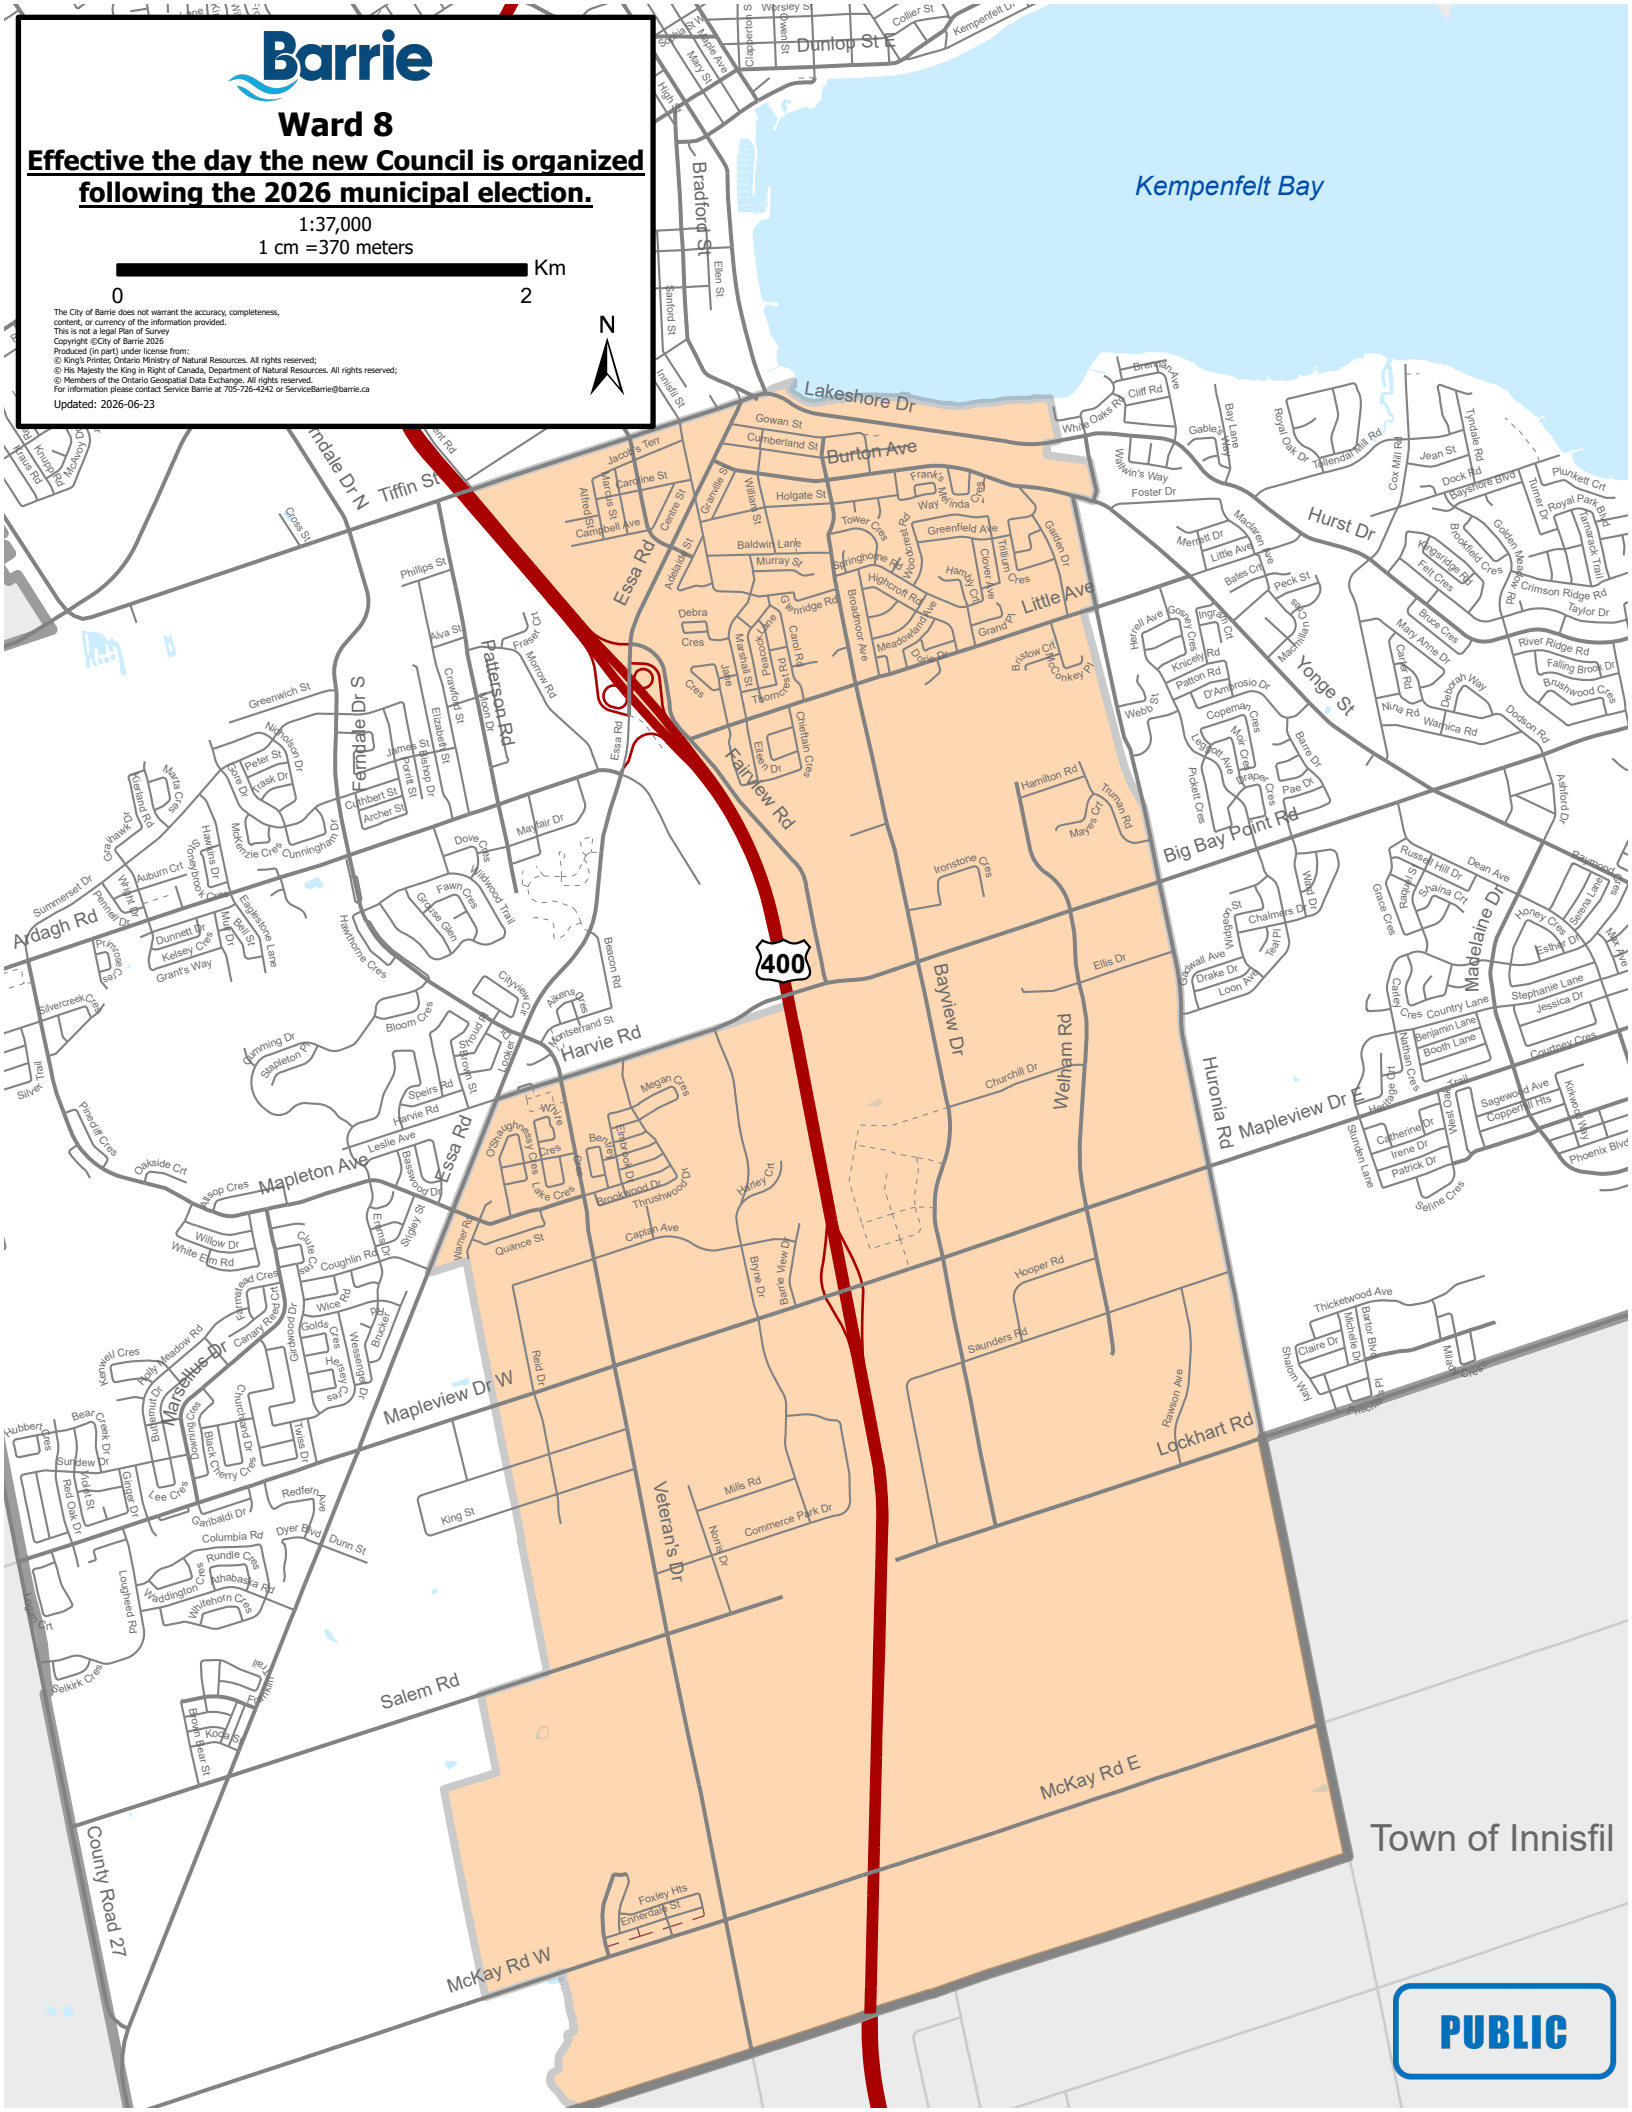

Ward 8

Effective the day the new Council is organized following the 2026 municipal election.

1:37,000
1 cm = 370 meters

Kempenfelt Bay

400

Town of Innisfil