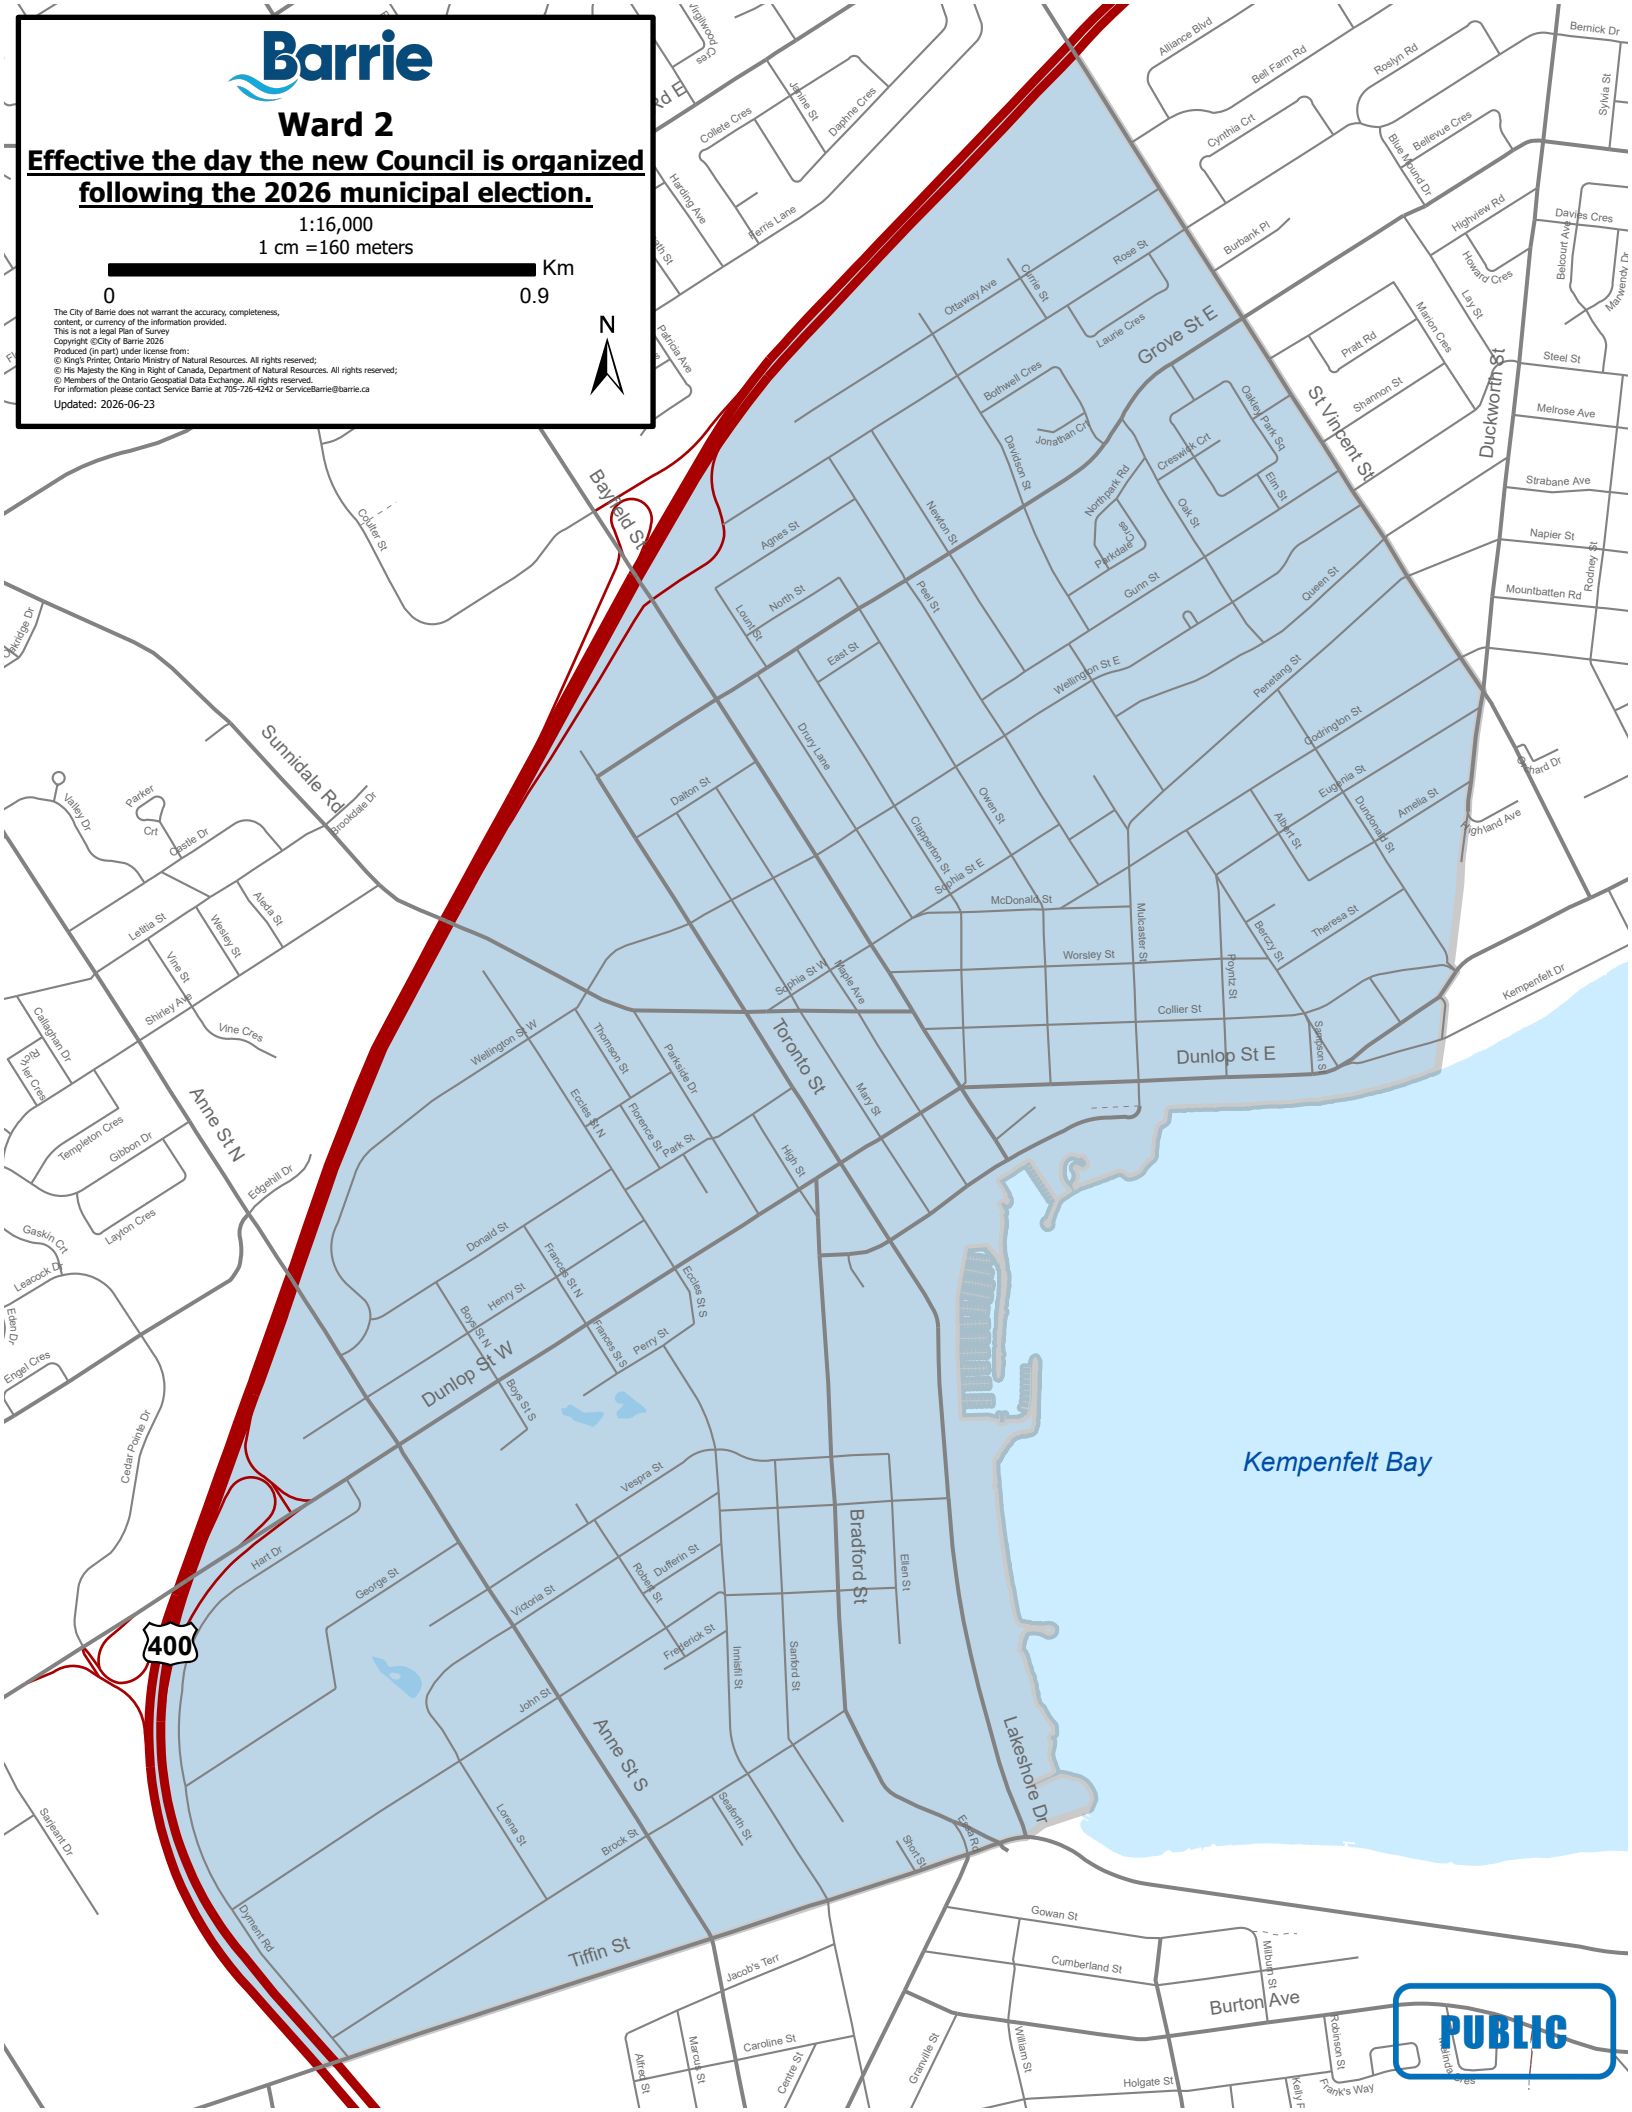

Ward 2

Effective the day the new Council is organized following the 2026 municipal election.

1:16,000
1 cm = 160 meters

Kempenfelt Bay