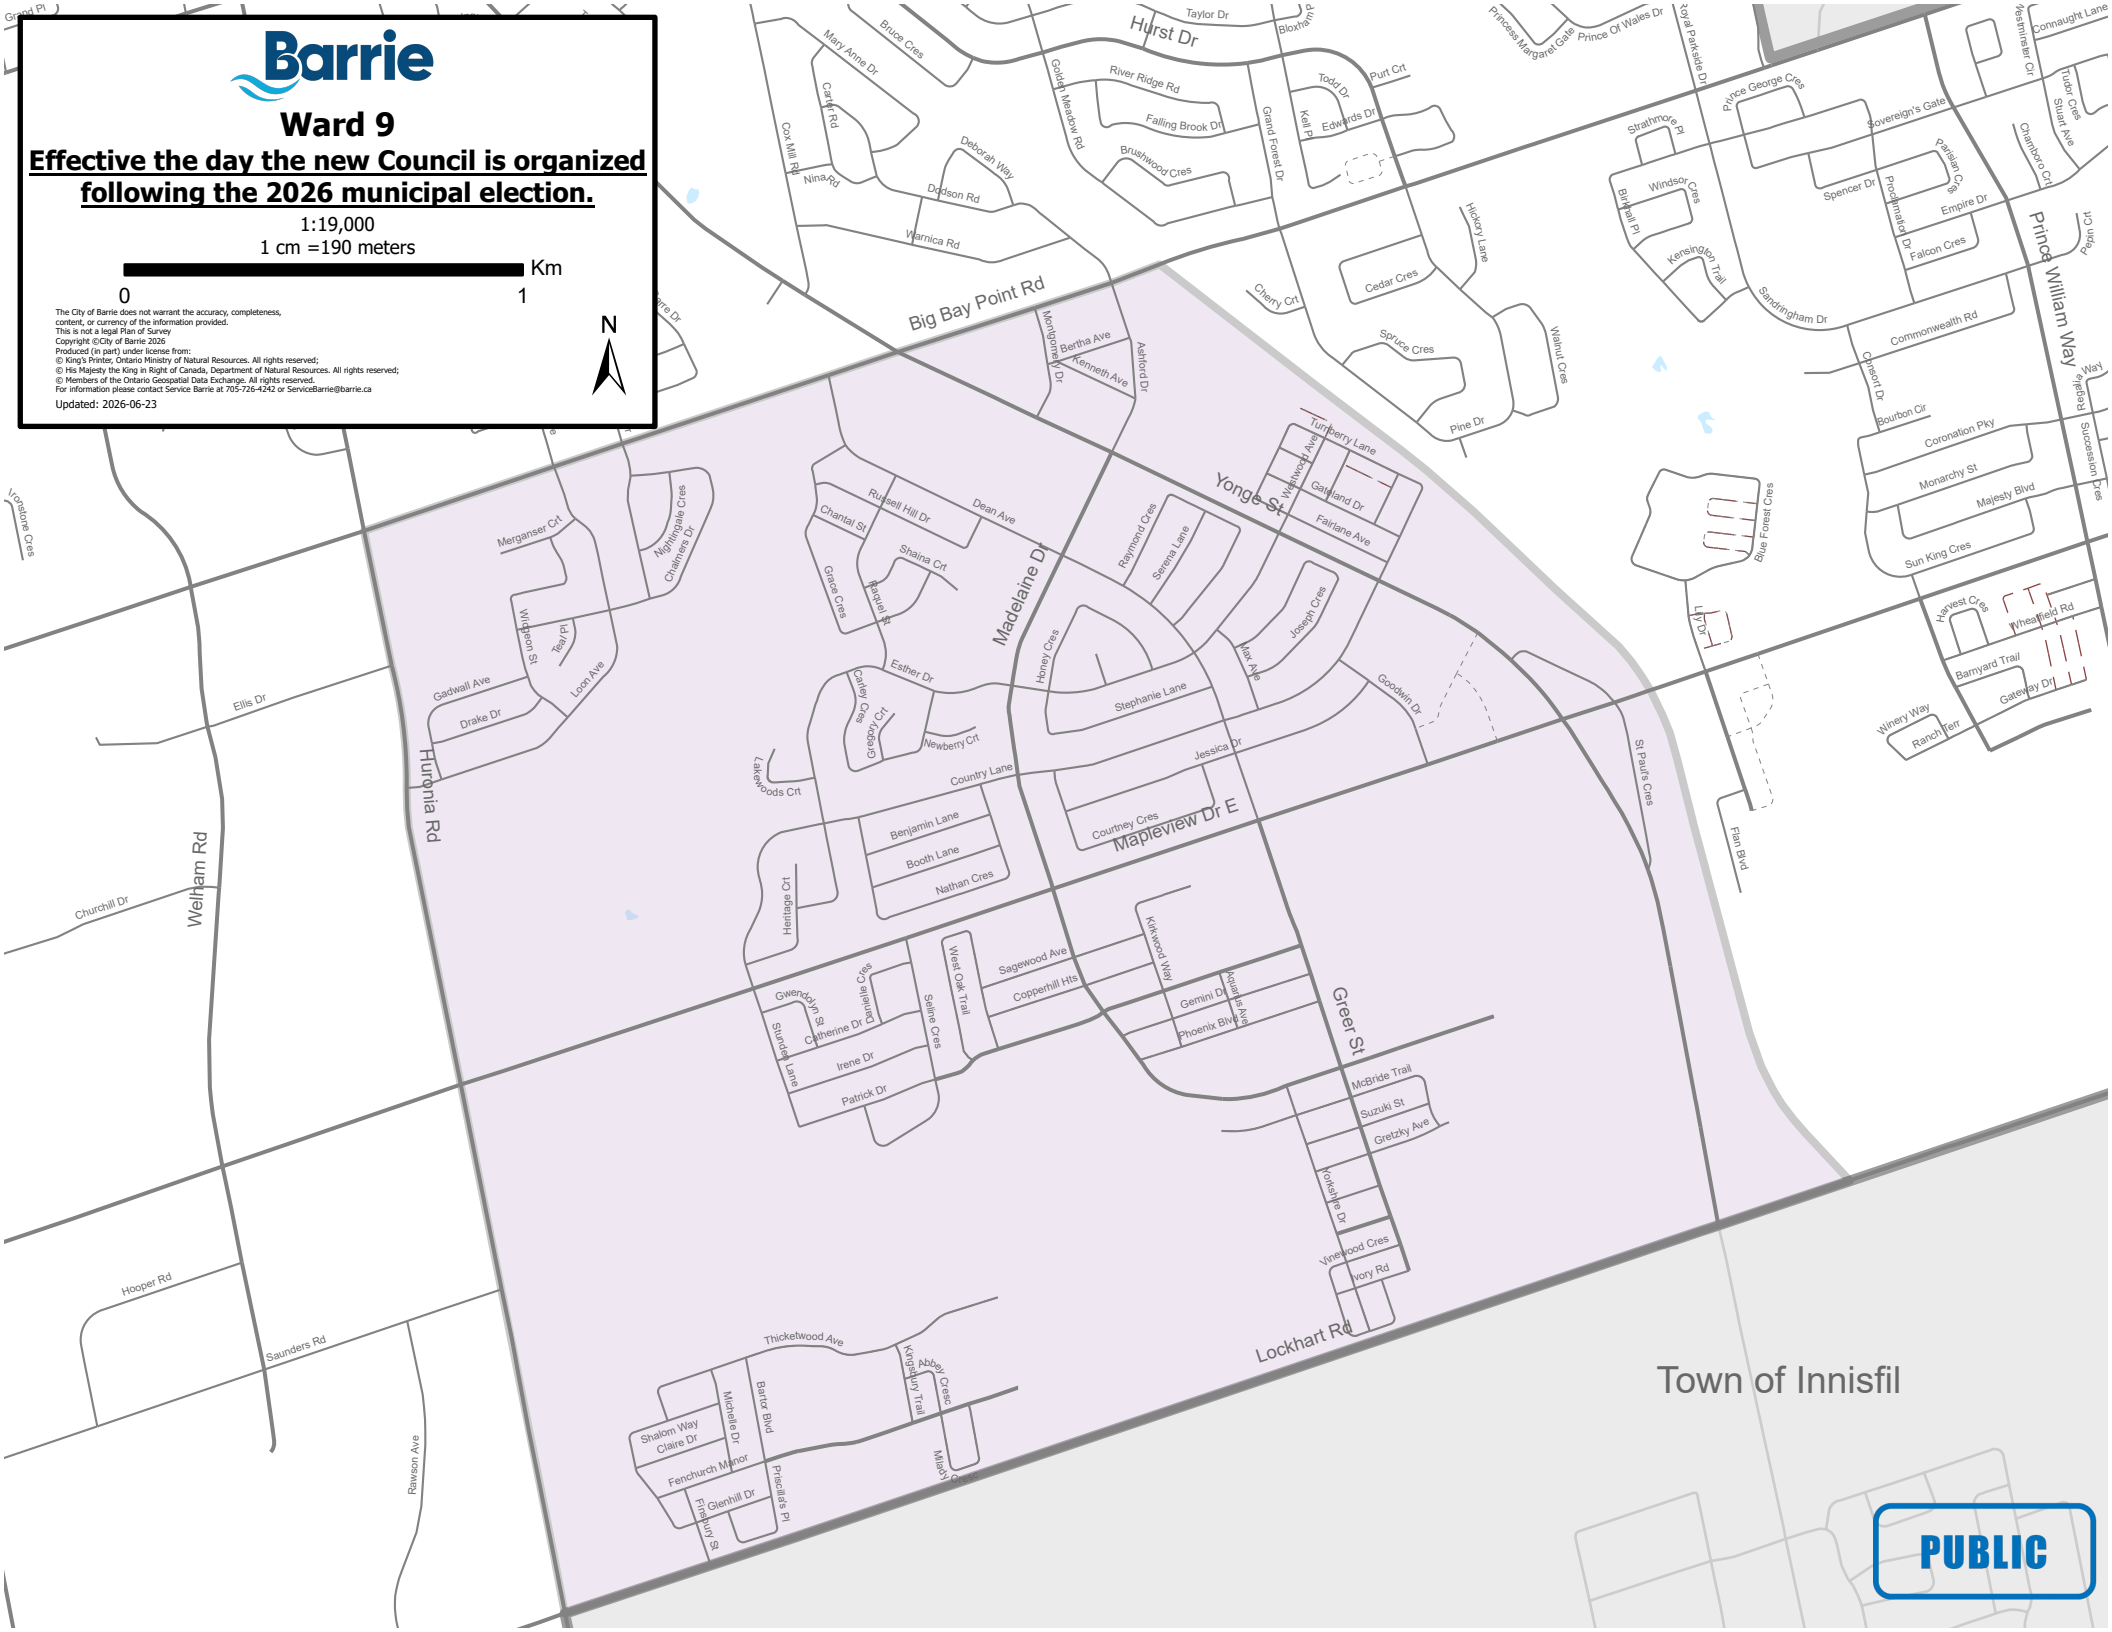

Ward 9

Effective the day the new Council is organized following the 2026 municipal election.

1:19,000

1 cm =190 meters

Town of Innisfil