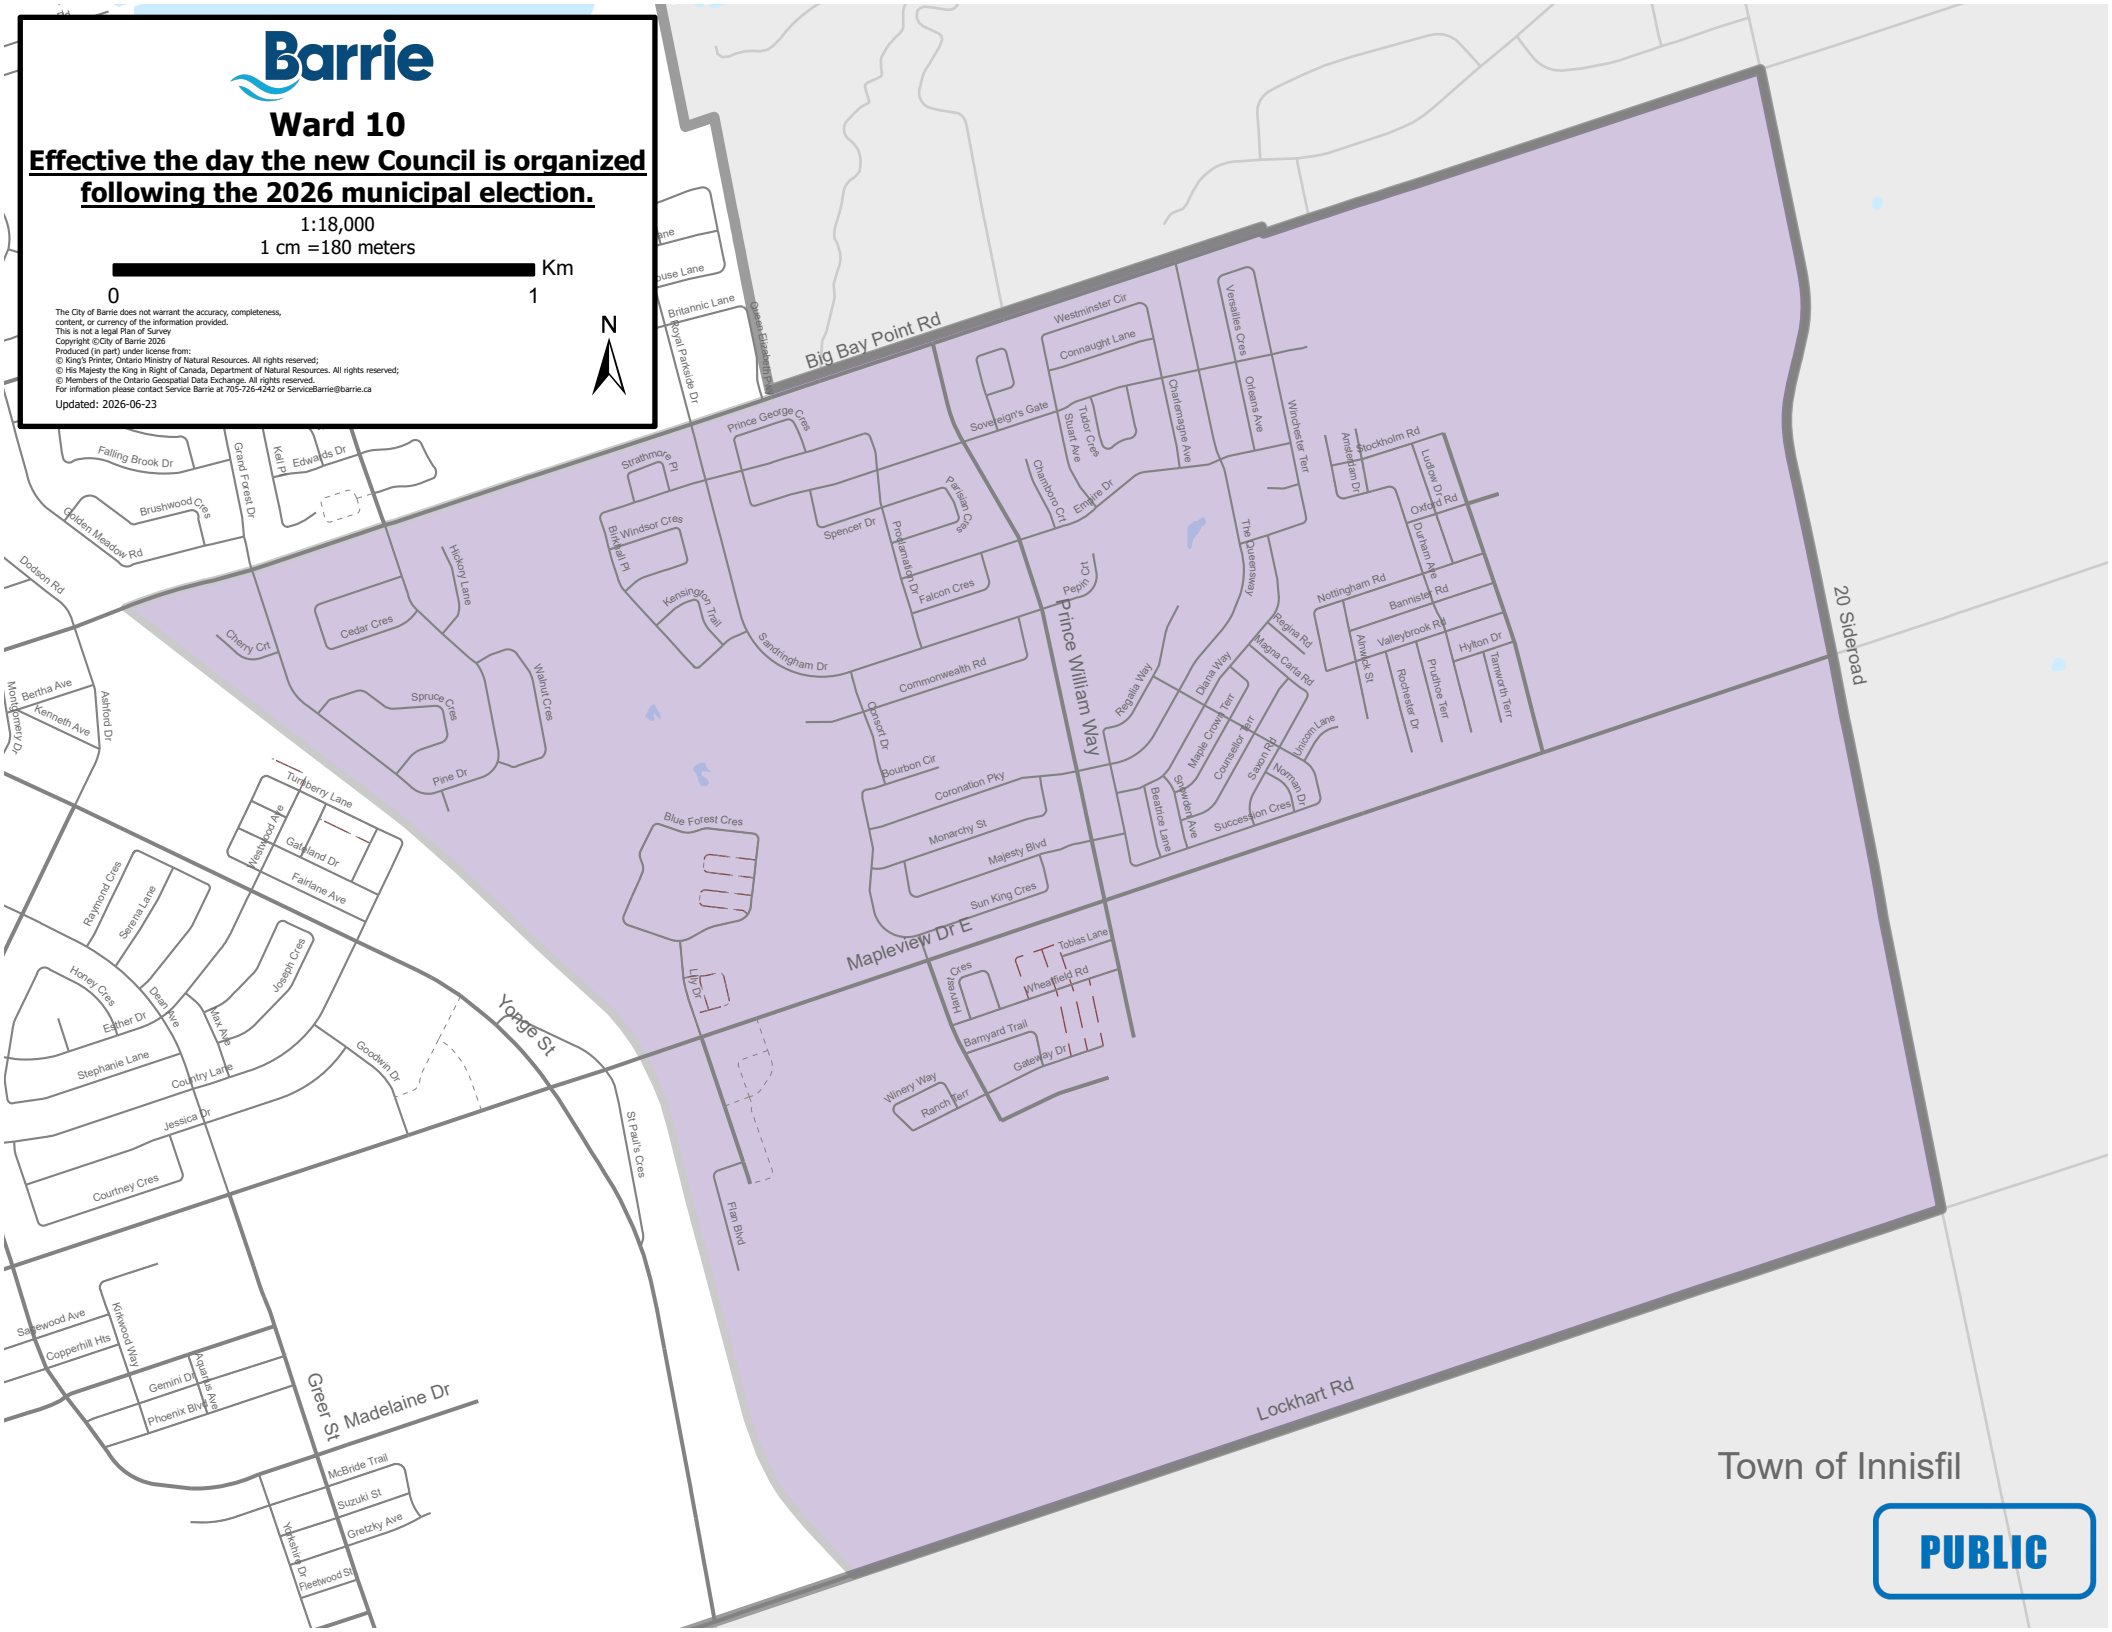

Ward 10

Effective the day the new Council is organized following the 2026 municipal election.

1:18,000

1 cm =180 meters

Updated: 2026-06-23

Town of Innisfil