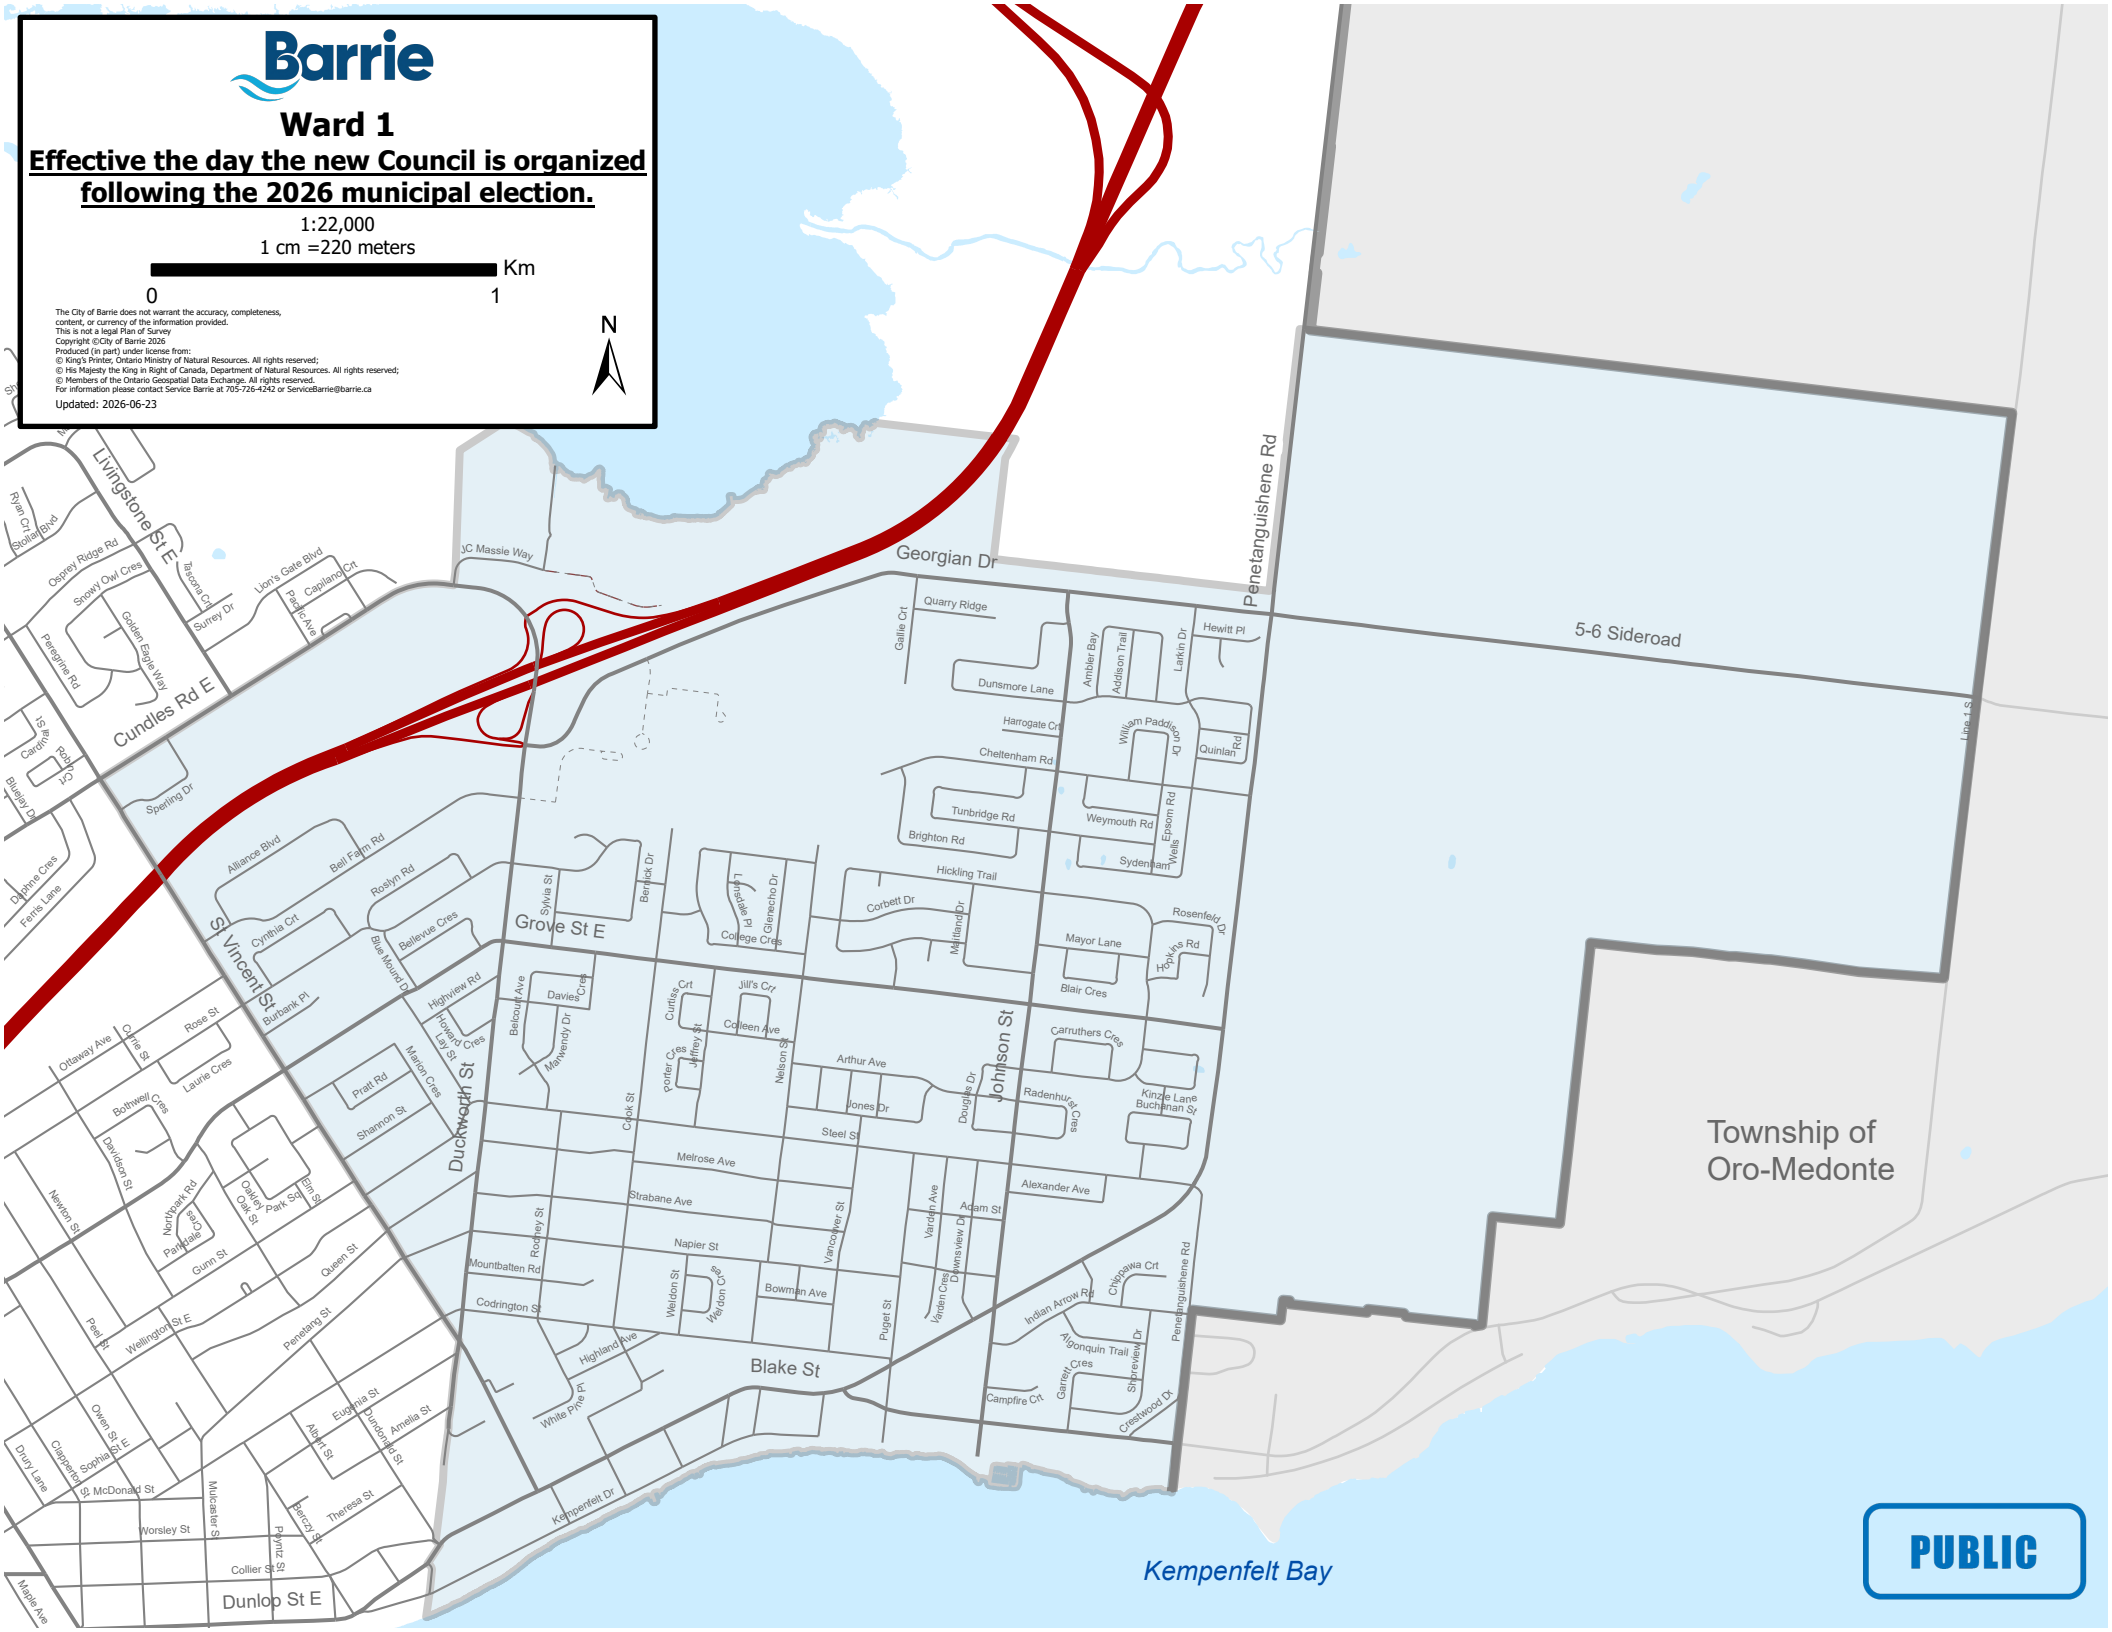

Ward 1

Effective the day the new Council is organized following the 2026 municipal election.

1:22,000

1 cm =220 meters

Township of Oro-Medonte

Kempfenfelt Bay