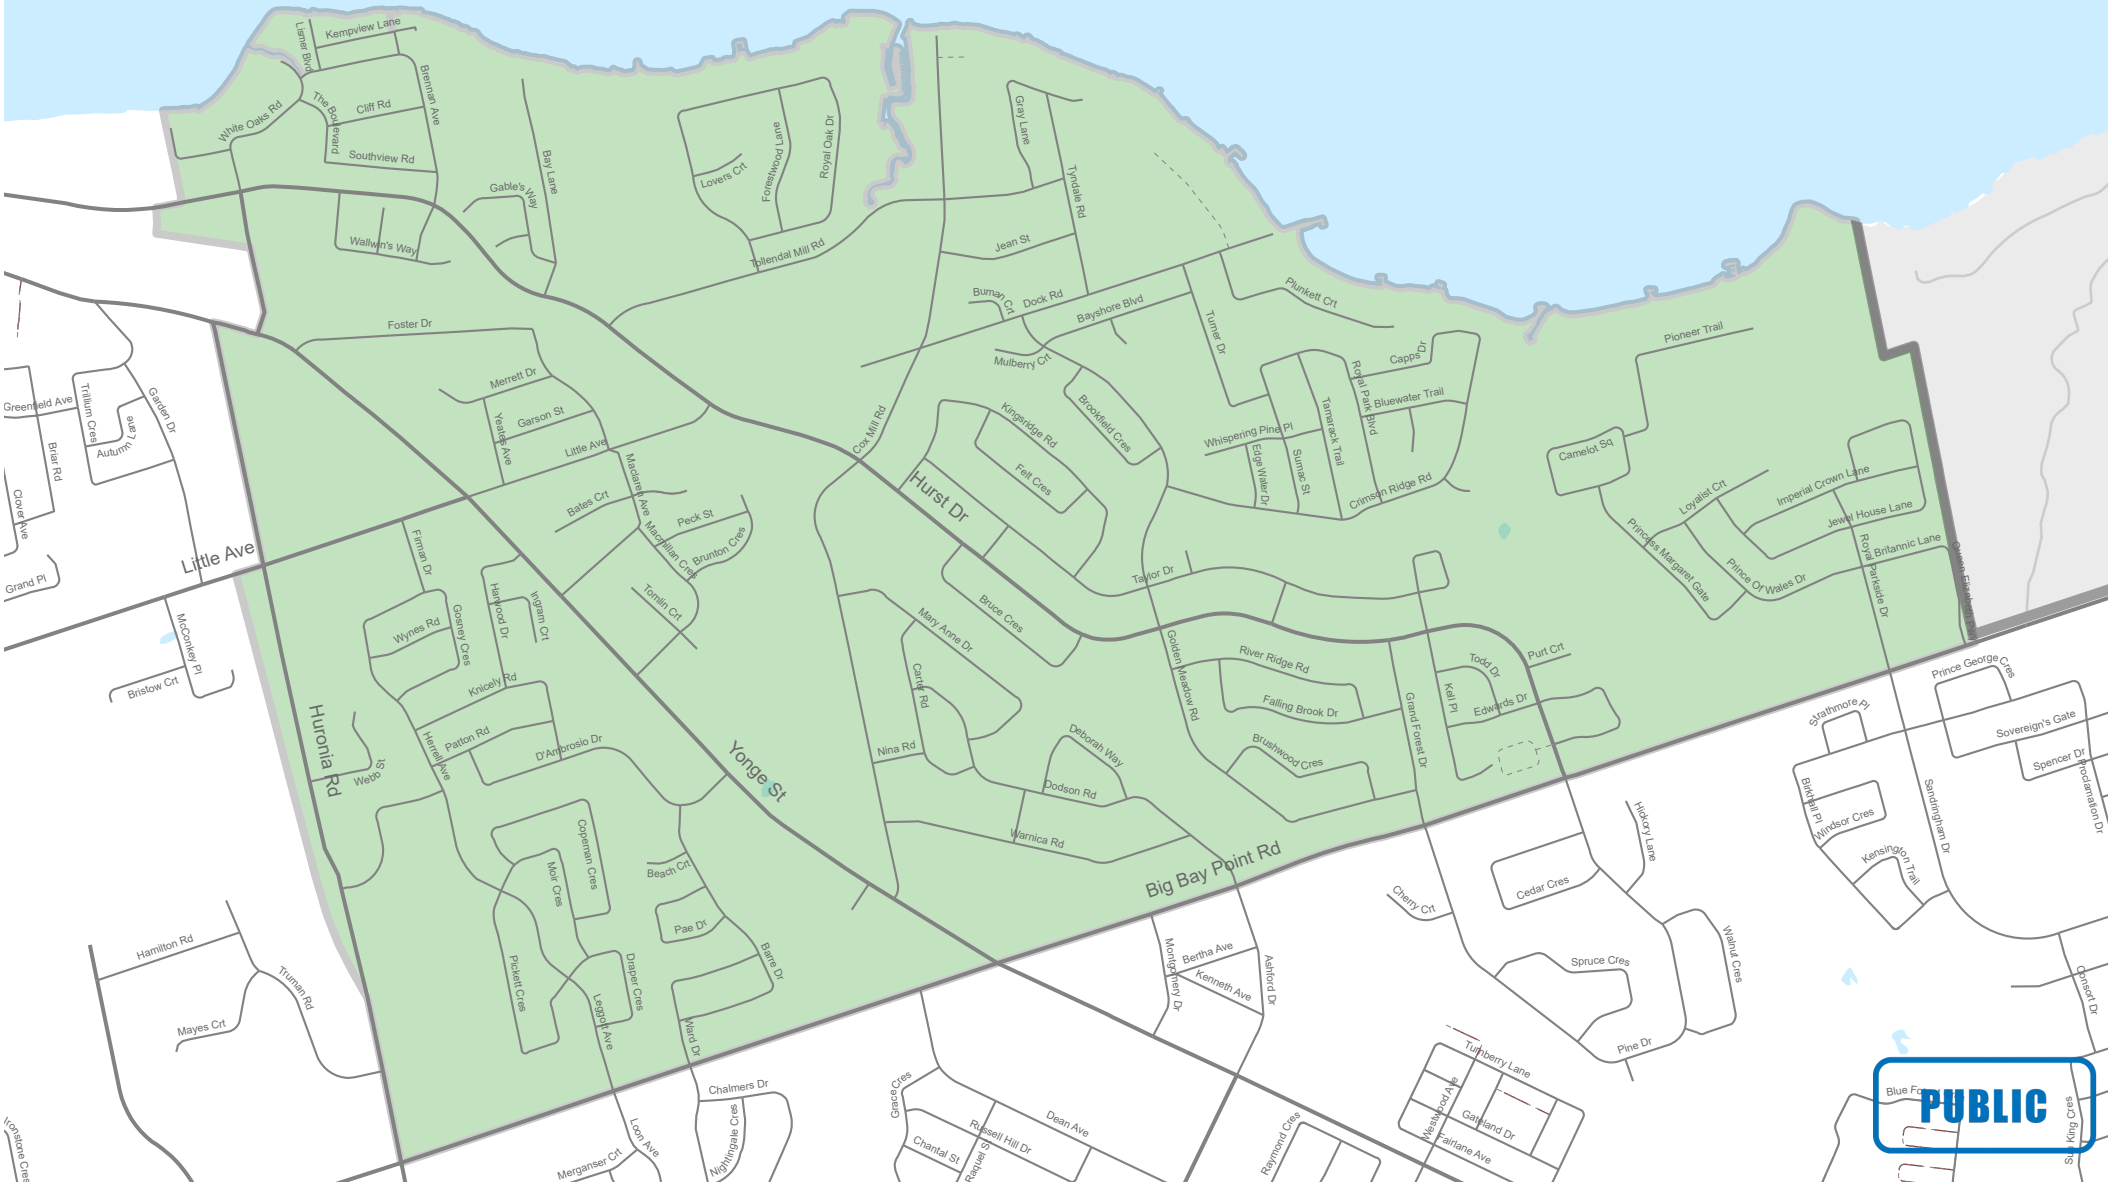

Ward 4

Effective the day the new Council is organized following the 2026 municipal election.

1:17,000

1 cm =170 meters

Kempenfelt Bay