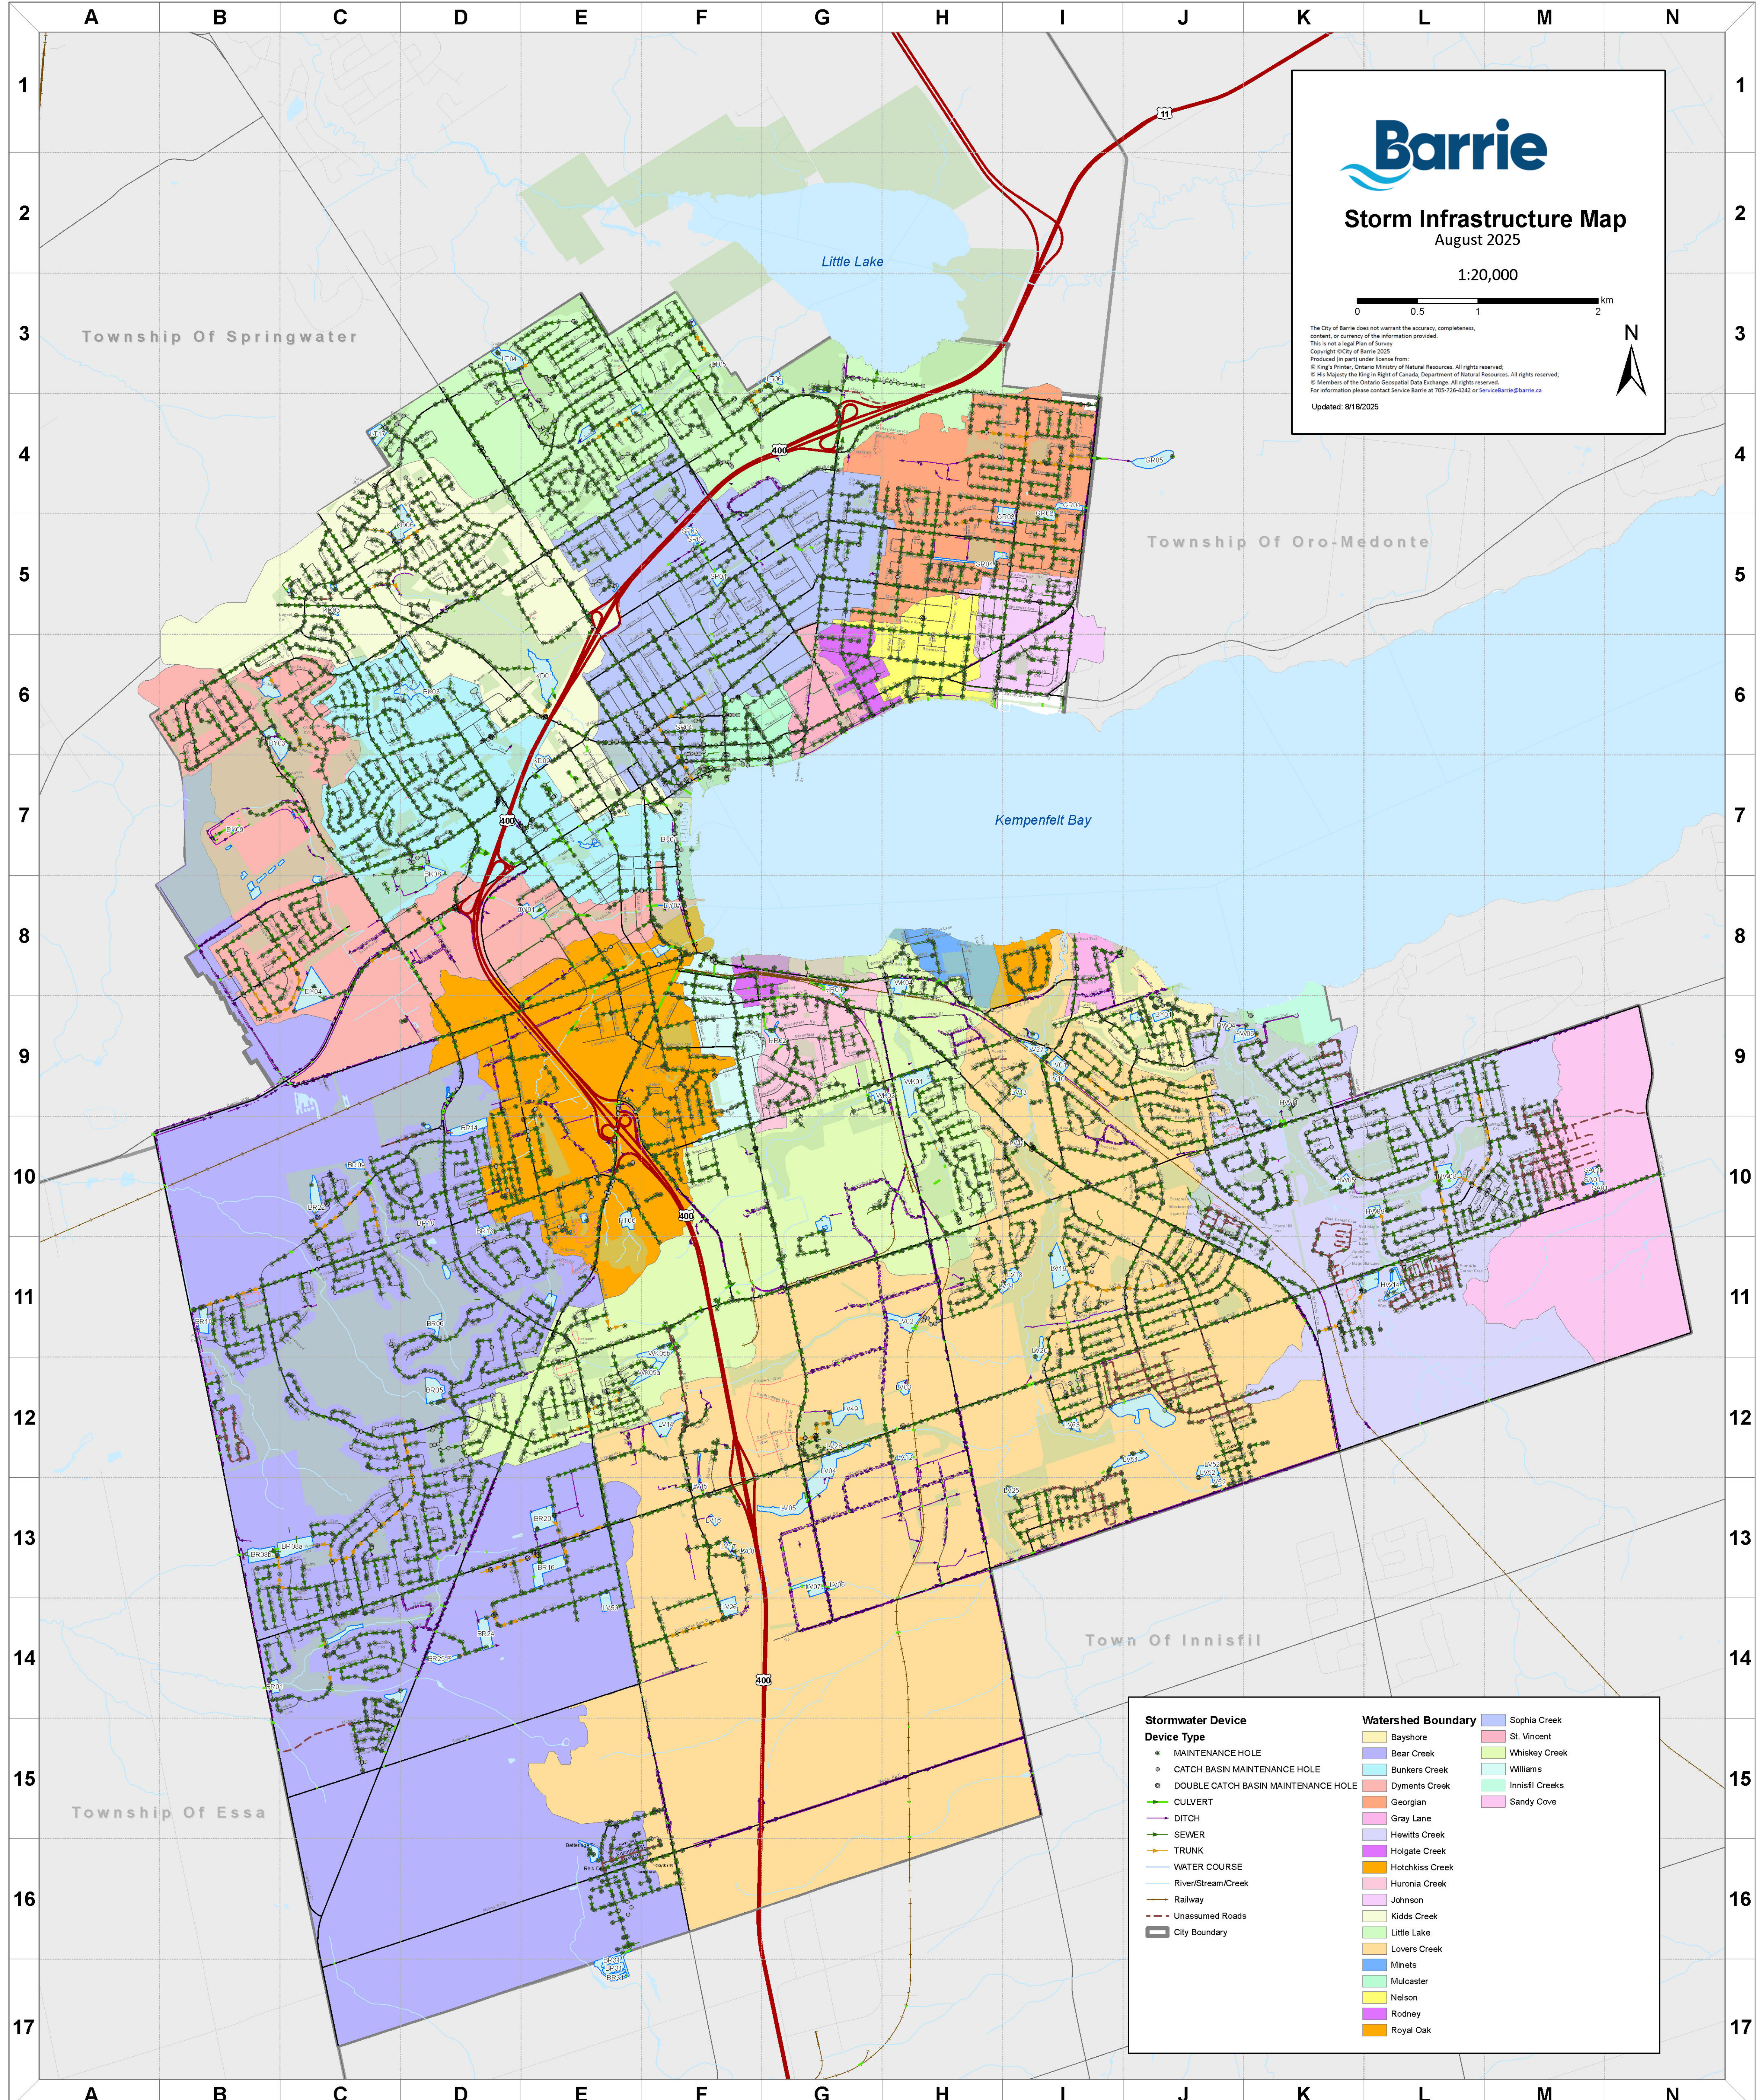

Barrie Storm Infrastructure Map

August 2025

1:20,000

Stormwater Device		Watershed Boundary	
Device Type		Watershed Boundary	
●	MAINTENANCE HOLE	Bayshore	Sophia Creek
○	CATCH BASIN MAINTENANCE HOLE	Bear Creek	St. Vincent
○	DOUBLE CATCH BASIN MAINTENANCE HOLE	Bunkers Creek	Whiskey Creek
—	CULVERT	Dymens Creek	Williams
—	DITCH	Georgian	Innisfil Creeks
—	SEWER	Gray Lane	Gray Lane
—	TRUNK	Hewitts Creek	Hewitts Creek
—	WATER COURSE	Holtkirk Creek	Holtkirk Creek
—	River/Stream/Creek	Huronoria Creek	Huronoria Creek
—	Unassumed Roads	Johnson	Johnson
—	City Boundaries	Kidds Creek	Kidds Creek
		Little Lake	Little Lake
		Lovers Creek	Lovers Creek
		Mnrets	Mnrets
		Mulcaister	Mulcaister
		Nelson	Nelson
		Rodney	Rodney
		Royal Oak	Royal Oak